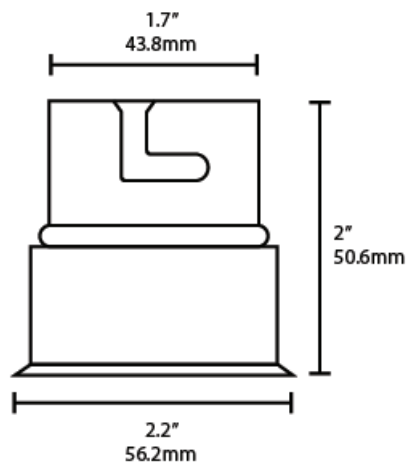

THREADED MOUNT ADAPTER

OE-CA821TMA

DESCRIPTION

OE-CA821TMA is a threaded mount adapter for use with pendant mount adapters.

COMPATIBLE WITH

- OE-C7084-AWR / OE-C7088-AWR
- OE-C8213
- OE-C97512

DIMENSION DRAWING

Side View

Top View

Bottom View