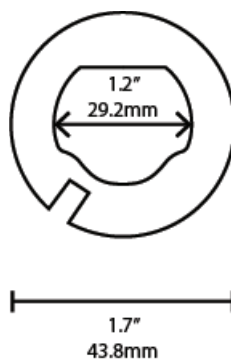

THREADED MOUNT ADAPTER

OE-CA821TMA

DESCRIPTION

OE-CA821TMA is a threaded mount adapter for use with pendant mount adapters.

COMPATIBLE WITH

- OE-C7084-AWR / OE-C7088-AWR
- OE-C8213
- OE-C97512

DIMENSION DRAWING

Side View

Top View

Bottom View