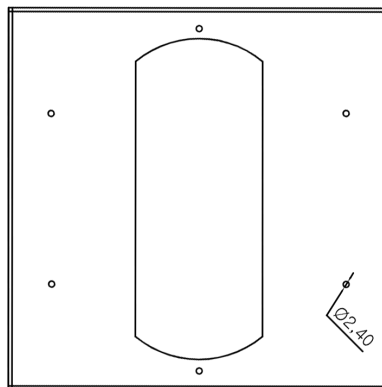

DIMENSION DRAWING

Front View