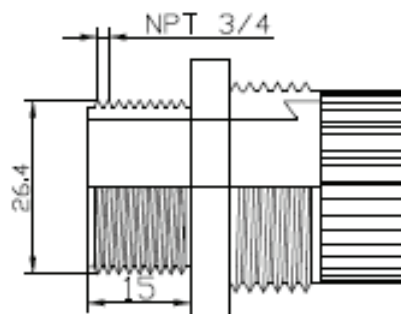

WATERPROOF JOINT

OE-CA79WA

DESCRIPTION

The OE-CA79WA is an indoor / outdoor waterproof joint for use with a dome junction box.

COMPATIBLE WITH

- OE-C7088-AWR
- OE-C7084-AWR
- OE-C97512

DIMENSION DRAWING

Side View

Top View

Bottom View