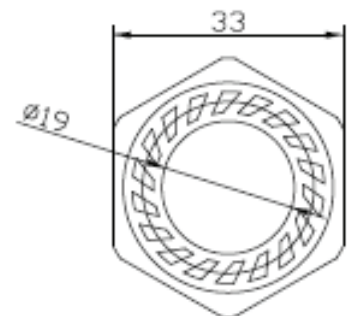

WATERPROOF JOINT

OE-CA79WA

DESCRIPTION

The OE-CA79WA is an indoor / outdoor waterproof joint for use with a dome junction box.

COMPATIBLE WITH

- OE-C7088-AWR
- OE-C7084-AWR
- OE-C97512

DIMENSION DRAWING

Side View

Top View

Bottom View