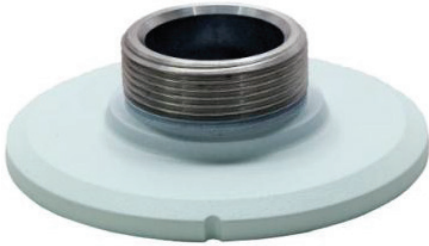

## PENDANT MOUNT ADAPTER

OE-CA79PM

### DESCRIPTION

The OE-CA79PM is an indoor pendant mount adapter.