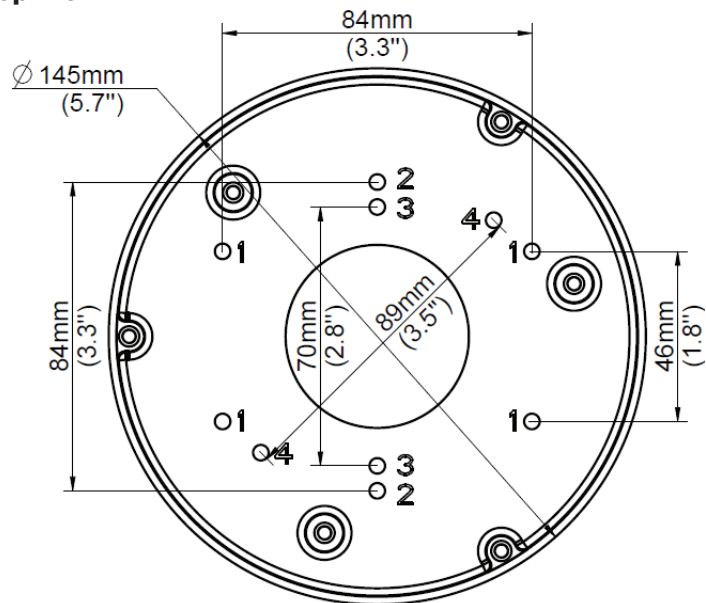

## MOUNTING PLATE

OE-CA79TP

### DESCRIPTION

The OE-CA79TP is an indoor mounting plate.

### DIMENSION DRAWING

#### Side View