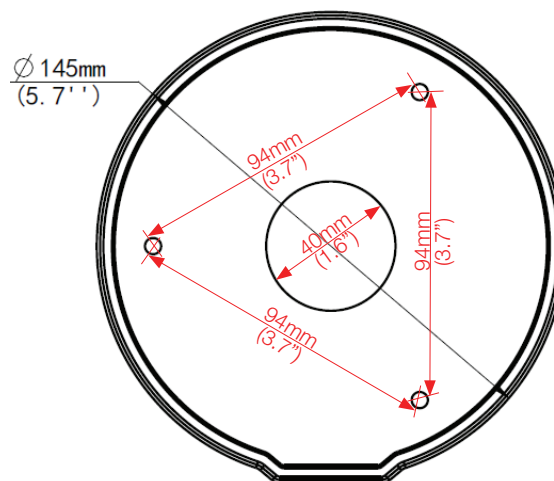

JUNCTION BOX

OE-CA79JB

DESCRIPTION

Indoor / Outdoor Round Junction Box with one 3/4" conduit connection on side.

COMPATIBLE WITH

- OE-C7084-AWR
- OE-C7088-AWR
- OE-C97512

DIMENSION DRAWING

Side View

Top View

Side View