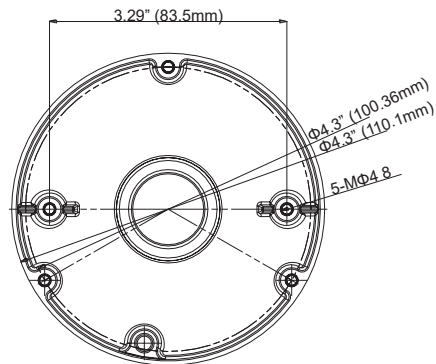

342 SERIES PENDENT CAP

OE-CA3422-PM

DESCRIPTION

The OE-CA3422-PM is an indoor/outdoor pendant mount for the OE-C3442-WR camera.

COMPATIBLE WITH

- OE-C3422-WR2
- OE-C3422-WR3

DIMENSION DRAWING

Front View

Side View