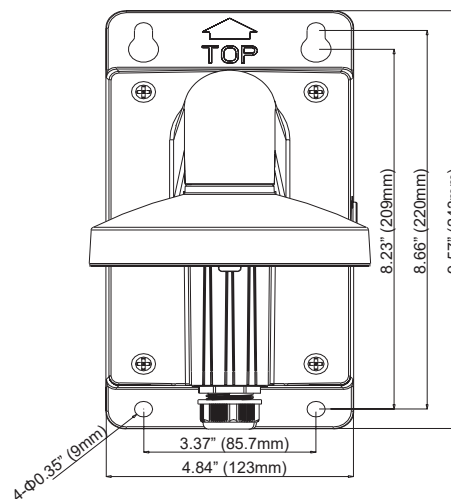

344 SERIES OUTDOOR WALL MOUNT WITH JUNCTION BOX

OE-CA3442-WMJ

DESCRIPTION

The OE-CA3442-WMJ is an indoor/outdoor wall mount with junction box. Junction box has 3/4" conduit ports on the side and bottom.

COMPATIBLE WITH

- OE-C3442-AWR

DIMENSION DRAWING

Bottom View

Front View

Side View