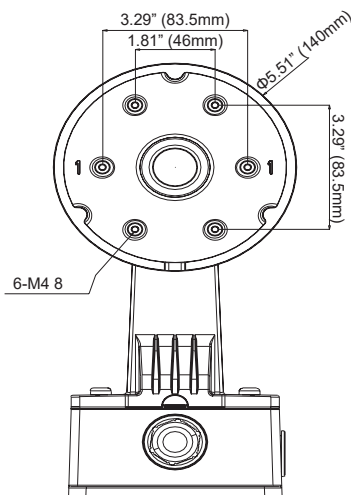

344 SERIES OUTDOOR WALL MOUNT WITH JUNCTION BOX

OE-CA3442-WMJ

DESCRIPTION

The OE-CA3442-WMJ is an indoor/outdoor wall mount with junction box. Junction box has 3/4" conduit ports on the side and bottom.

COMPATIBLE WITH

- OE-C3442-AWR

DIMENSION DRAWING

Bottom View

Front View

Side View