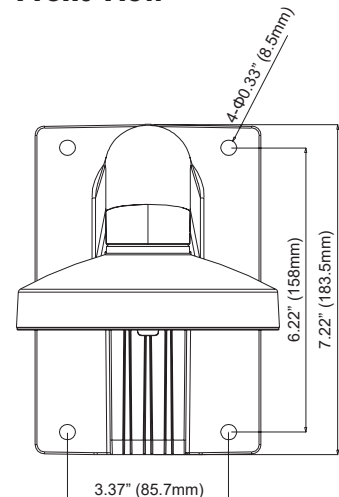

344 SERIES INDOOR/OUTDOOR WALL MOUNT

OE-CA3442-WM

DESCRIPTION

The OE-CA3442-WM is an indoor/outdoor wall mount for the OE-C3442-AWR.

COMPATIBLE WITH

- OE-C3442-AWR

DIMENSION DRAWING

Bottom View

Front View

Side View