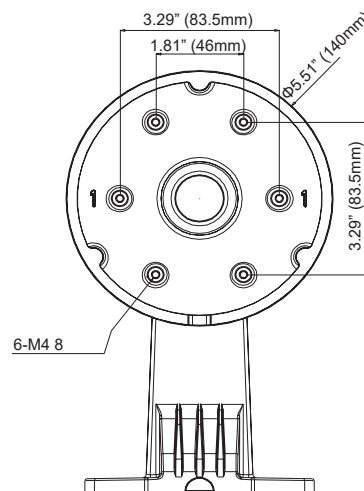

344 SERIES INDOOR/OUTDOOR WALL MOUNT

OE-CA3442-WM

DESCRIPTION

The OE-CA3442-WM is an indoor/outdoor wall mount for the OE-C3442-AWR.

COMPATIBLE WITH

- OE-C3442-AWR

DIMENSION DRAWING

Bottom View

Front View

Side View