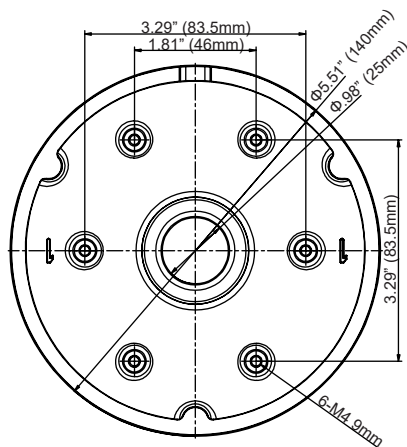

### DESCRIPTION

The OE-CA3442-PM is an indoor/outdoor pendent mount cap for the OE-C3442-AWR camera.

### DIMENSION DRAWING

#### Side View