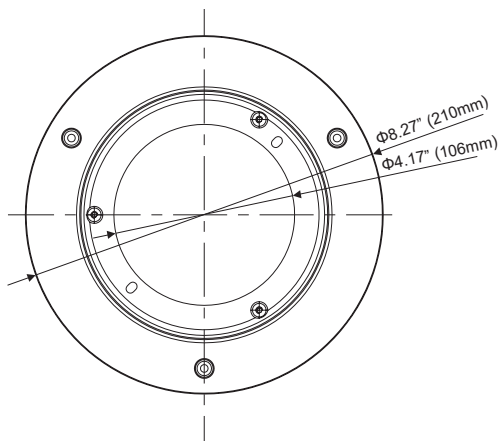

DIMENSION DRAWING

Back View