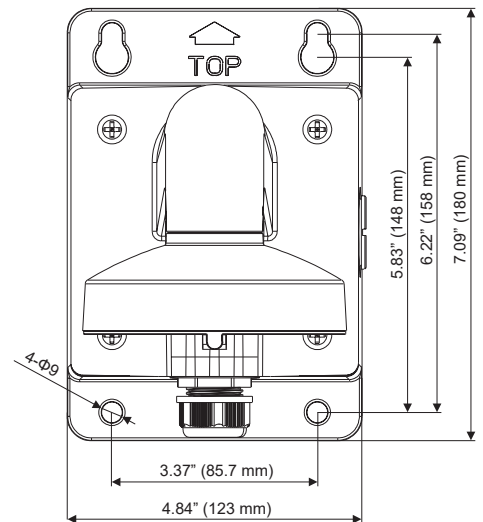

342 SERIES OUTDOOR WALL MOUNT WITH JUNCTION BOX

OE-CA3422-WMJ

DESCRIPTION

The OE-CA3422-WMJ is an indoor/outdoor wall mount with attached junction box. The junction box includes two 3/4" conduit ports.

COMPATIBLE WITH

- OE-C3422-WR2
- OE-C3422-WR3

DIMENSION DRAWING

Side View

Front View

Bottom View