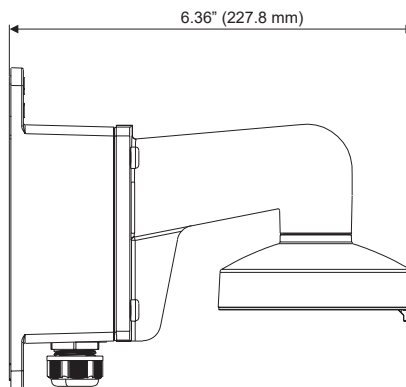

DIMENSION DRAWING

Side View