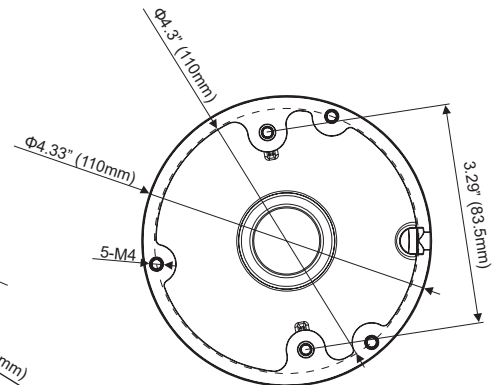

342 SERIES PENDENT MOUNT KIT

OE-CA3422-PMK

DESCRIPTION

The OE-CA3422-PMK is a pendant mount kit that includes a pendant cap, pole, and ceiling mount.

COMPATIBLE WITH

- OE-C3422-WR2
- OE-C3422-WR3

DIMENSION DRAWING

Bottom View

Top View

Side View