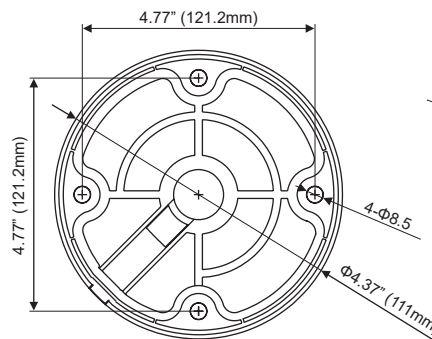

342 SERIES PENDENT MOUNT KIT

OE-CA3422-PMK

DESCRIPTION

The OE-CA3422-PMK is a pendant mount kit that includes a pendant cap, pole, and ceiling mount.

COMPATIBLE WITH

- OE-C3422-WR2
- OE-C3422-WR3

DIMENSION DRAWING

Bottom View

Top View

Side View