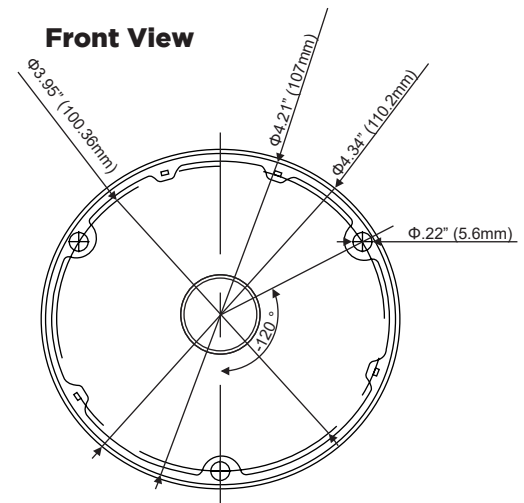

342 SERIES ROUND JUNCTION BOX FOR DOME CAMERA

OE-CA3422-JB

DESCRIPTION

The OE-CA3422-JB is an indoor/outdoor round junction box with a 3/4" conduit port on the side and bottom.

COMPATIBLE WITH

- OE-C3422-WR2
- OE-C3422-WR3

DIMENSION DRAWING

Back View

Front View

Side View