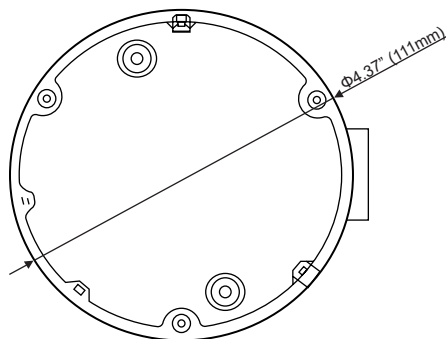

342 SERIES ROUND JUNCTION BOX FOR DOME CAMERA

OE-CA3422-JB

DESCRIPTION

The OE-CA3422-JB is an indoor/outdoor round junction box with a 3/4" conduit port on the side and bottom.

COMPATIBLE WITH

- OE-C3422-WR2
- OE-C3422-WR3

DIMENSION DRAWING

Back View

Front View

Side View