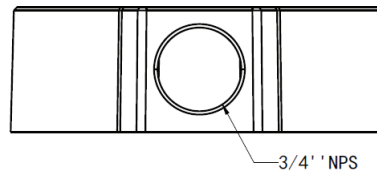

DIMENSION DRAWING

Side View