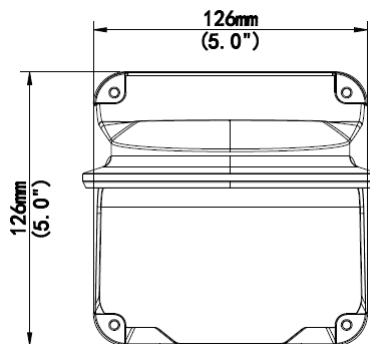

WALL MOUNT

OE-CA34WM

DESCRIPTION

The OE-CA34WM is an indoor / outdoor wall mount.

COMPATIBLE WITH

- OE-C7032-WR
- OE-C7034-WR

Can be combined with the OE-CA70JB to add conduit connections.

DIMENSION DRAWING

Front View

Side View