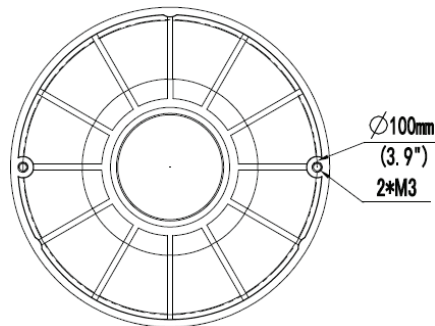

PENDANT CAP

OE-CA34PM

DESCRIPTION

The OE-CA34PM is a pendant cap.

COMPATIBLE WITH

- OE-C7032-WR
- OE-C7034-WR

DIMENSION DRAWING

Top View

Front View