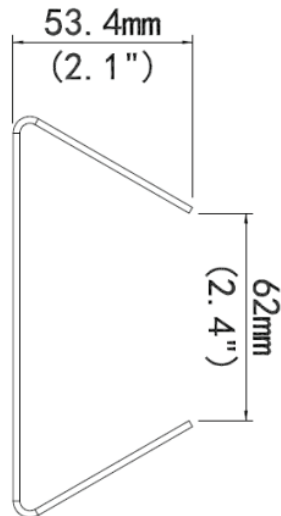

POLE MOUNT ADAPTER

OE-CA70PLM

DESCRIPTION

The OE-CA70PLM is a pole mount adapter.

COMPATIBLE WITH

- OE-C7032-WR
- OE-C7034-WR
- OE-C7044-WR*
- OE-C7084-AWR
- OE-C7088-AWR
- OE-C7094-AWR*
- OE-C7098-AWR*
- OE-C97512

*OE-CA70JB Junction Box required.

DIMENSION DRAWING

Top View

Front View