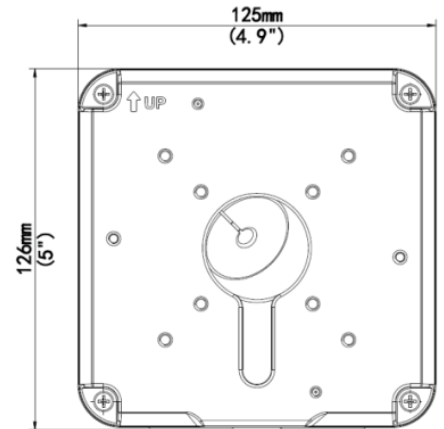

7-INCH JUNCTION BOX

OE-CA70JB

DESCRIPTION

The OE-CA70JB is a 7-inch indoor / outdoor cable junction box.

COMPATIBLE WITH

- OE-C7032-WR*
- OE-C7034-WR*
- OE-C7044-WR
- OE-C7094-AWR
- OE-C7098-AWR

*The OE-CA70JB can be combined with the OE-CA34WM which adds conduit connections on the OE-CA34WM.

DIMENSION DRAWING

Back View

Front View

Bottom View