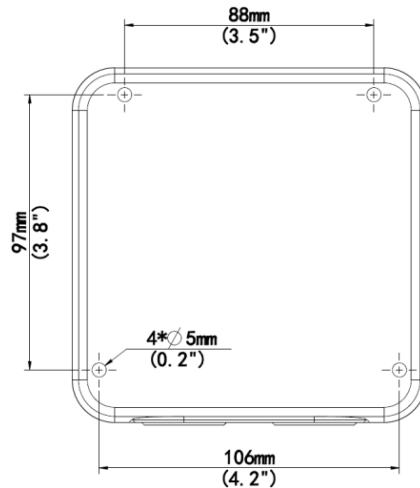

7-INCH JUNCTION BOX

OE-CA70JB

DESCRIPTION

The OE-CA70JB is a 7-inch indoor / outdoor cable junction box.

COMPATIBLE WITH

- OE-C7032-WR*
- OE-C7034-WR*
- OE-C7044-WR
- OE-C7094-AWR
- OE-C7098-AWR

*The OE-CA70JB can be combined with the OE-CA34WM which adds conduit connections on the OE-CA34WM.

DIMENSION DRAWING

Back View

Front View

Bottom View