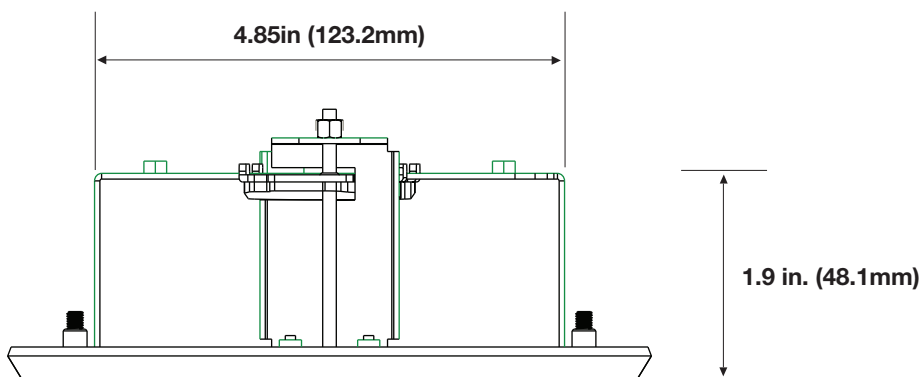

6000-SERIES FLUSH MOUNT BRACKET

OE-CA60FM

DESCRIPTION

The OE-CA60FM is an indoor flush mount bracket.

COMPATIBLE WITH

- OE-C6614-AWR
- OE-C6413-AWR
- OE-C7413-AWR

DIMENSION DRAWING

Side View

6000-SERIES FLUSH MOUNT BRACKET

Bottom View

Ø5in (127mm)