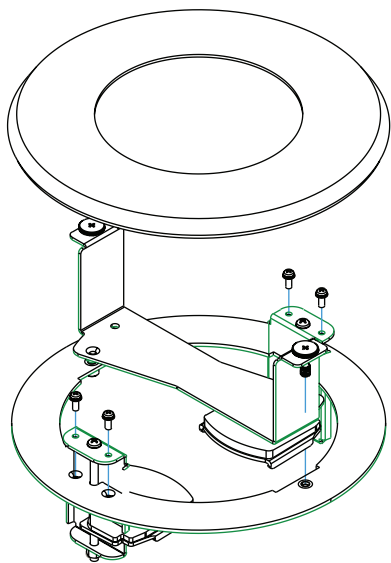

6000-SERIES FLUSH MOUNT BRACKET

OE-CA60FM

DESCRIPTION

The OE-CA60FM is an indoor flush mount bracket.

COMPATIBLE WITH

- OE-C6614-AWR
- OE-C6413-AWR
- OE-C7413-AWR

DIMENSION DRAWING

Side View

6000-SERIES FLUSH MOUNT BRACKET

Bottom View

Ø5in (127mm)