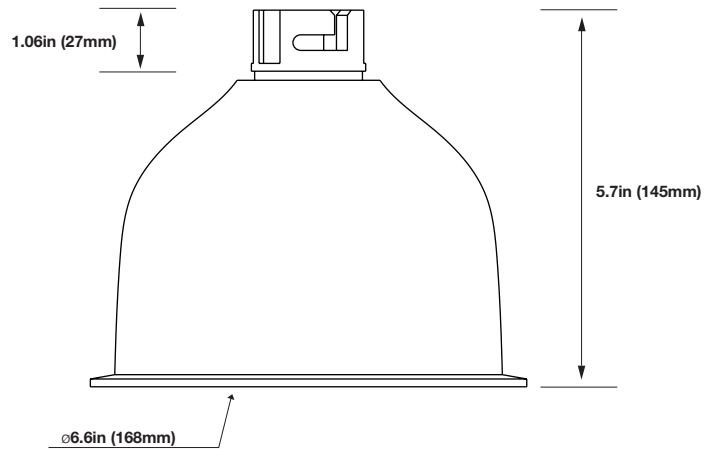

9000/7000-SERIES SHORT WALL MOUNT KIT

OE-CA97WMS

DESCRIPTION

The OE-CA97WMS is an indoor / outdoor wall mount kit that includes a 7.25" arm (OE-CA510W) and a pendant cap (OE-CA75PM).

COMPATIBLE WITH

- OE-C7624-AWR
- OE-C7413
- OE-C7564-AWR

DIMENSION DRAWING

OE-CA75PM

9000/7000-SERIES SHORT WALL MOUNT KIT

OE-CA510W