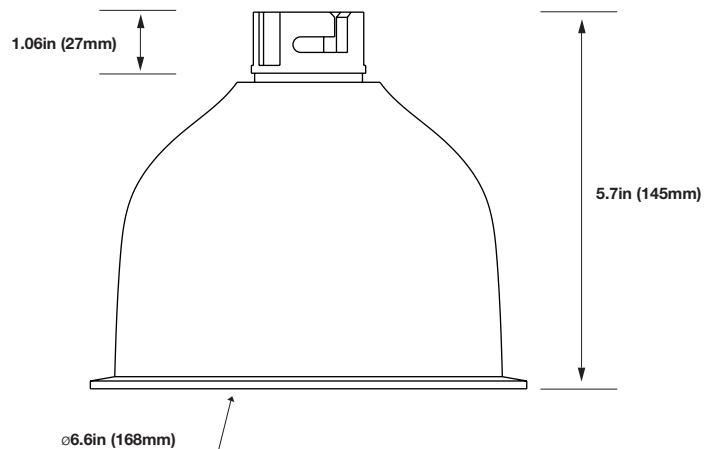

9000/7000-SERIES LONG WALL MOUNT KIT

OE-CA97WML

DESCRIPTION

The OE-CA97WML is an indoor / outdoor wall mount that includes a 13.5" arm (OE-CA510WL) and a pendant cap (OE-CA75PM).

COMPATIBLE WITH

- OE-C7413-AWR
- OE-C7564
- OE-C7624-AWR

DIMENSION DRAWING

OE-CA75PM

9000/7000-SERIES LONG WALL MOUNT KIT

OE-CA510WL