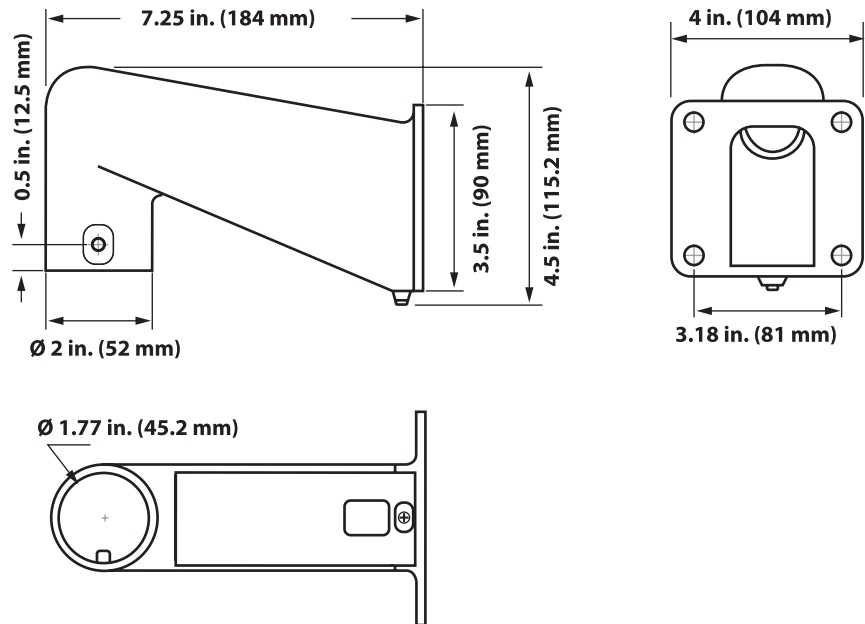

9000/7000-SERIES SHORT POLE MOUNT KIT

OE-CA510W