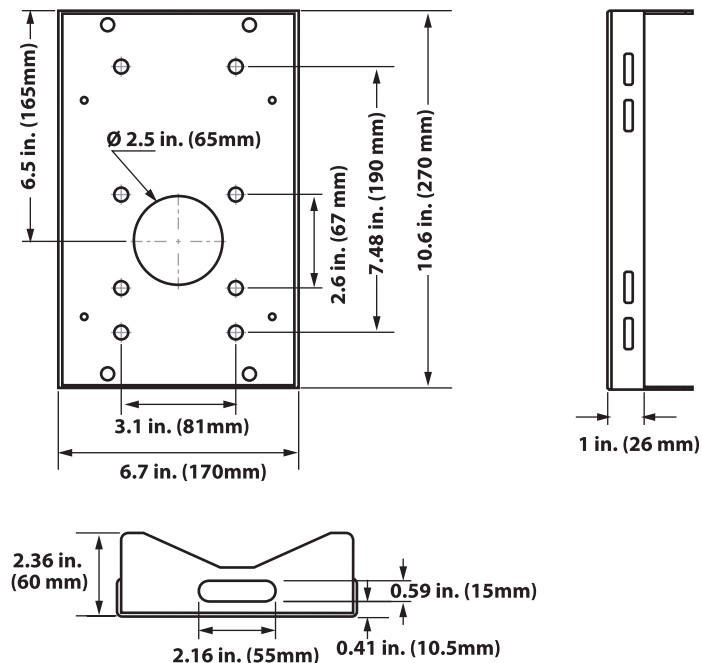

DIMENSION DRAWING

OE-CA510PML