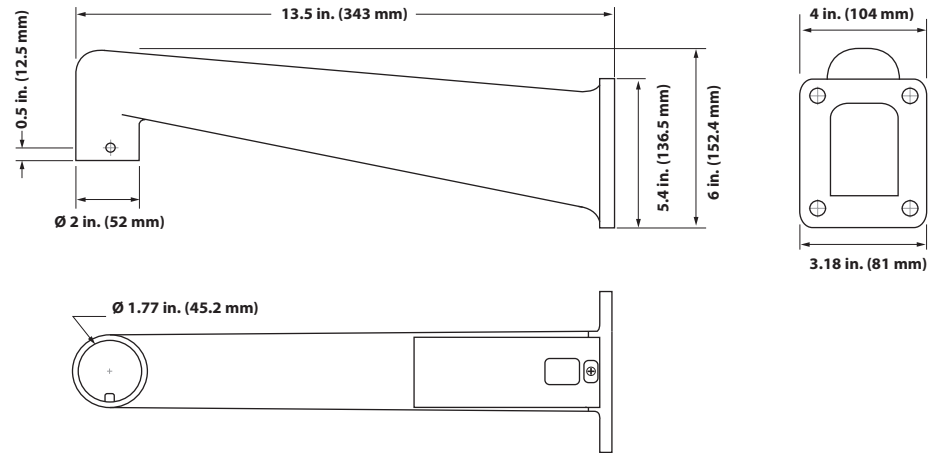

9000/7000-SERIES LONG POLE MOUNT KIT

OE-CA510WL