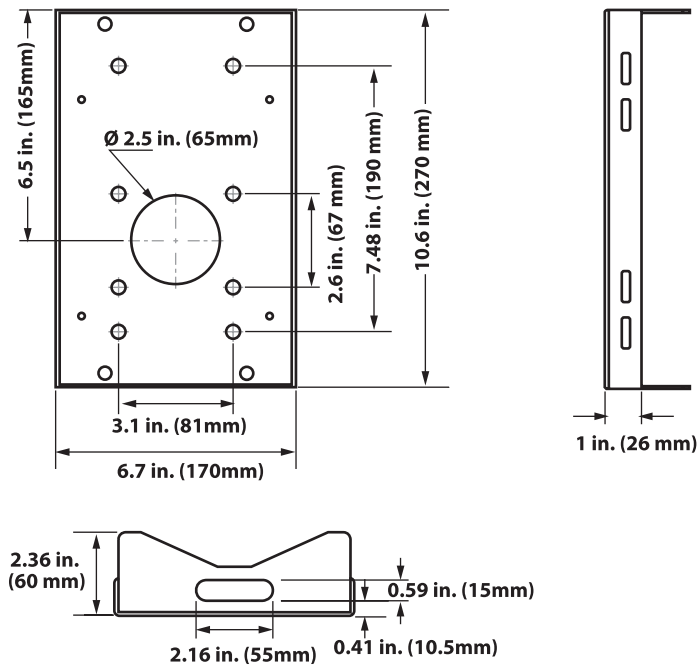

DIMENSION DRAWING

OE-CA510PML