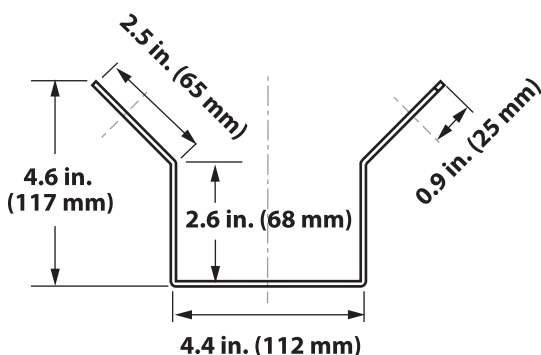

9000/7000-SERIES SHORT CORNER MOUNT KIT

OE-CA97CMS

DESCRIPTION

The OE-CA97CMS is an indoor / outdoor corner mount kit that includes a 7.25" arm (OE-CA510W), corner mount bracket (OE-CA510C), and a pendant cap (OE-CA75PM).

COMPATIBLE WITH

- OE-C7413-AWR
- OE-C7564-AWR
- OE-C7624-AWR

DIMENSION DRAWING

OE-CA510C

9000/7000-SERIES SHORT CORNER MOUNT KIT

OE-CA510W

OE-CA75PM