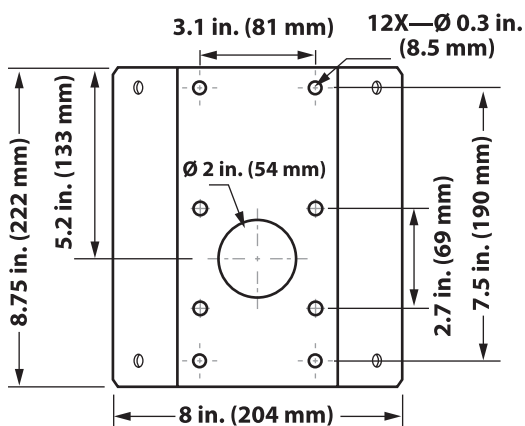

9000/7000-SERIES SHORT CORNER MOUNT KIT

OE-CA97CMS

DESCRIPTION

The OE-CA97CMS is an indoor / outdoor corner mount kit that includes a 7.25" arm (OE-CA510W), corner mount bracket (OE-CA510C), and a pendant cap (OE-CA75PM).

COMPATIBLE WITH

- OE-C7413-AWR
- OE-C7564-AWR
- OE-C7624-AWR

DIMENSION DRAWING

OE-CA510C

9000/7000-SERIES SHORT CORNER MOUNT KIT

OE-CA510W

OE-CA75PM