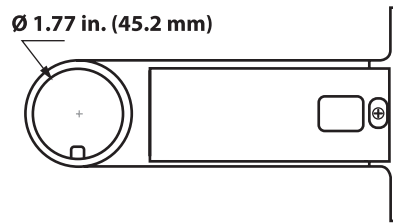

9000/7000-SERIES SHORT CORNER MOUNT KIT

OE-CA97CMS

DESCRIPTION

The OE-CA97CMS is an indoor / outdoor corner mount kit that includes a 7.25" arm (OE-CA510W), corner mount bracket (OE-CA510C), and a pendant cap (OE-CA75PM).

COMPATIBLE WITH

- OE-C7413-AWR
- OE-C7564-AWR
- OE-C7624-AWR

DIMENSION DRAWING

OE-CA510C

9000/7000-SERIES SHORT CORNER MOUNT KIT

OE-CA510W

OE-CA75PM