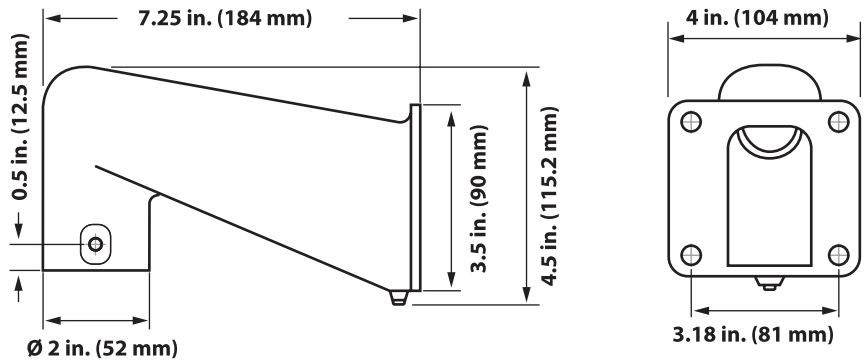

9000/7000-SERIES SHORT CORNER MOUNT KIT

OE-CA97CMS

DESCRIPTION

The OE-CA97CMS is an indoor / outdoor corner mount kit that includes a 7.25" arm (OE-CA510W), corner mount bracket (OE-CA510C), and a pendant cap (OE-CA75PM).

COMPATIBLE WITH

- OE-C7413-AWR
- OE-C7564-AWR
- OE-C7624-AWR

DIMENSION DRAWING

OE-CA510C

9000/7000-SERIES SHORT CORNER MOUNT KIT

OE-CA510W

OE-CA75PM