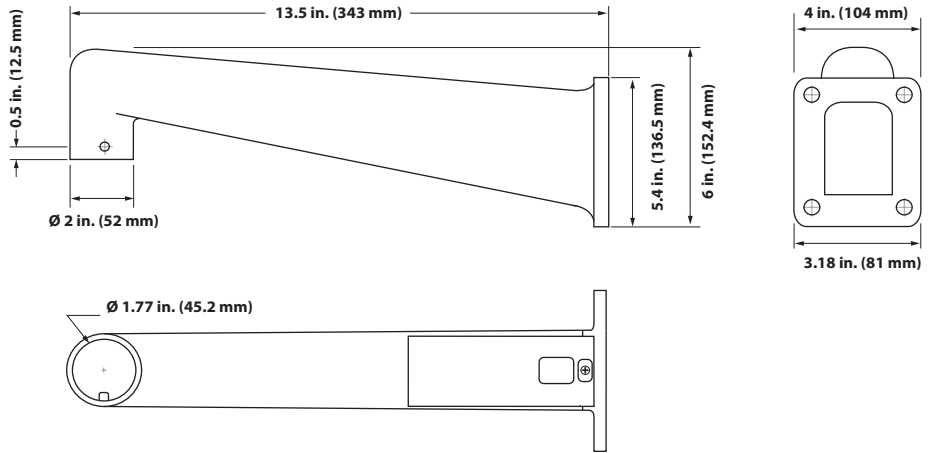

9000/7000-SERIES LONG CORNER MOUNT KIT

OE-CA510WL