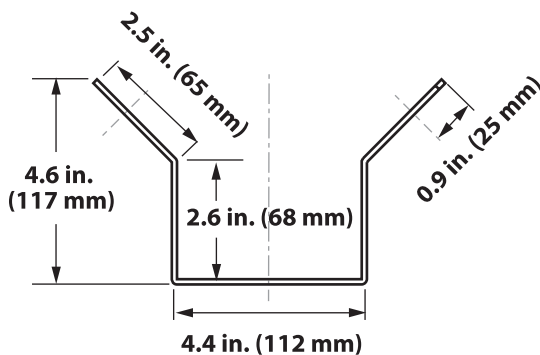

DIMENSION DRAWING

OE-CA510C