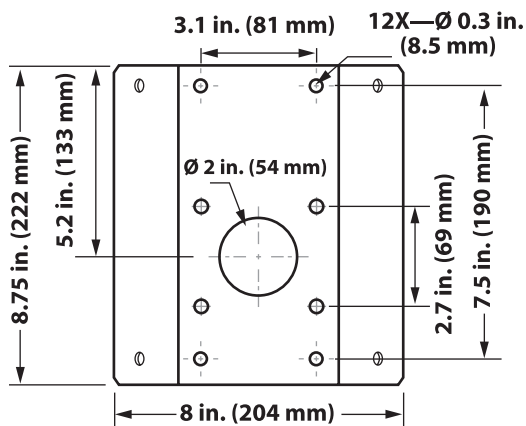

DIMENSION DRAWING

OE-CA510C