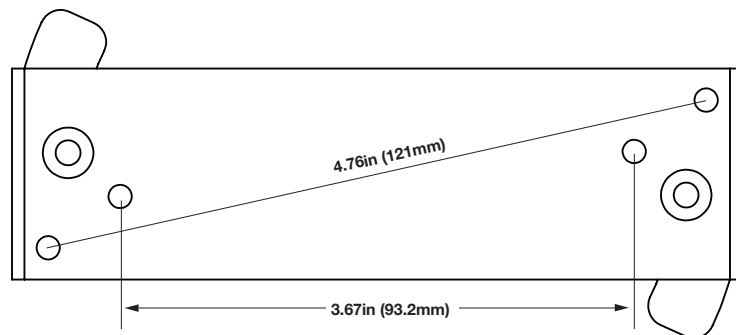

7500-SERIES PENDANT MOUNT ADAPTER

OE-CA75APM

DESCRIPTION

The OE-CA75APM is a pendant mount adapter. This adapter is for use with the OE-CA75PM.

COMPATIBLE WITH

- OE-C7413-AWR
- OE-C7624-AWR

DIMENSION

Top View

Bottom View