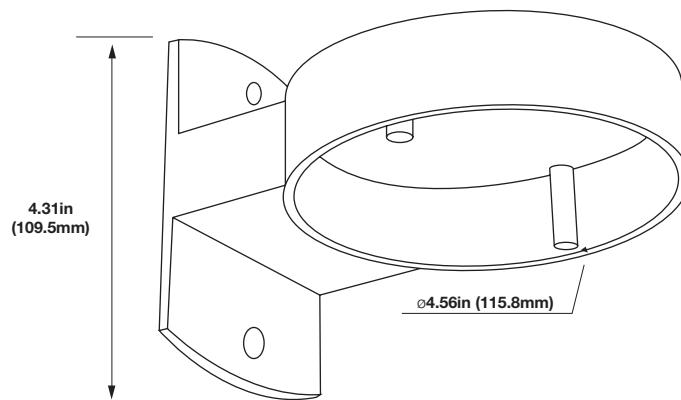

611-SERIES WALL MOUNT

OE-CA611WM

DESCRIPTION

The OE-CA611WM is a wall mount.

COMPATIBLE WITH

OE-C6614-AWR

OE-C6123-W

OE-C6413-AWR

OE-C7413-AWR

DIMENSION DRAWING

Side View

Rear View