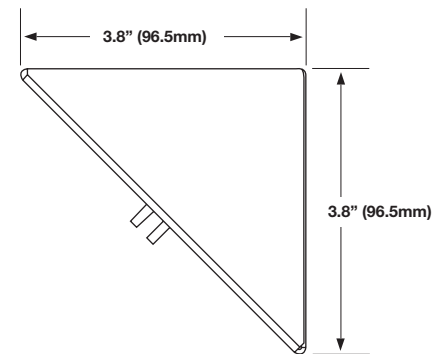

6000 / 9000 - SERIES 45 DEGREE ANGLED WALL MOUNT

OE-CA45AM

DESCRIPTION

The OE-CA45AM is an indoor/outdoor 45 degree angled wall mount.

DIMENSION DRAWING

Top View

Side View