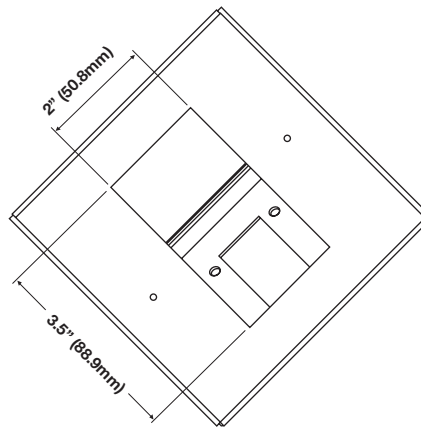

6000 / 9000 - SERIES 45 DEGREE ANGLED WALL MOUNT

OE-CA45AM

DESCRIPTION

The OE-CA45AM is an indoor/outdoor 45 degree angled wall mount.

DIMENSION DRAWING

Top View

Side View