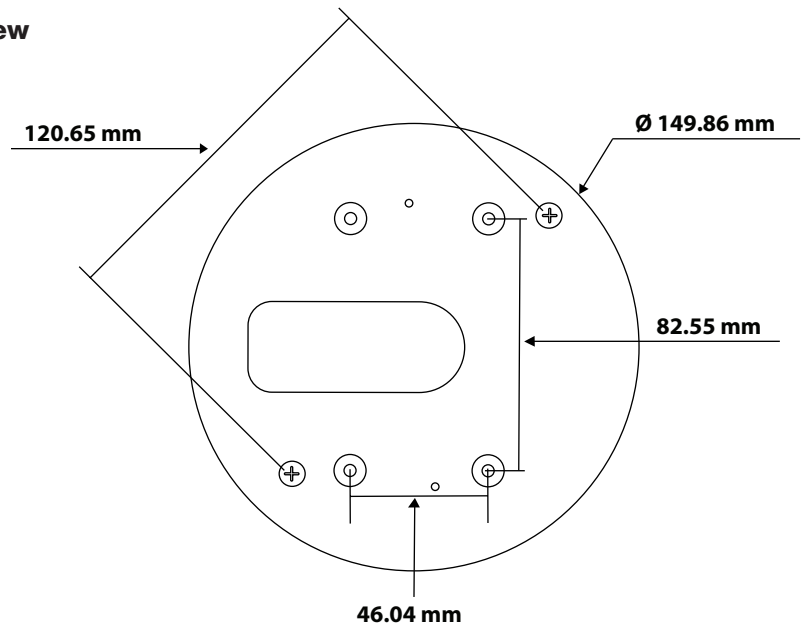

Electrical Box Mounting Plate

OE-6000M4S

DESCRIPTION

The OE-6000M4S is a mounting plate for 4S electrical boxes.

COMPATIBLE WITH

- OE-C6413-AWR
- OE-C6614-AWR
- OE-C7413-AWR
- OE-C7624-AWR

DIMENSION DRAWING

Top View

Mounts To