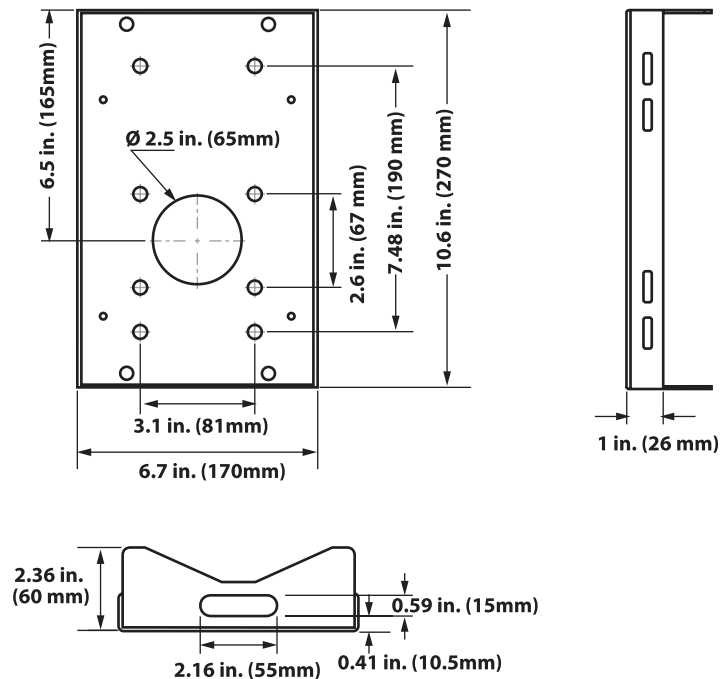

8000 SERIES - 13.5" ARM POLE MOUNT KIT

OE-CALPL

DESCRIPTION

The 13.5" Arm Pole Mount Kit includes a 13.5" arm and pole bracket with straps.

INCLUDES

- OE-CA510PML** Pole Bracket with Straps
- OE-CA510WL** 13.5" Wall Mount Arm

DIMENSION

OE-CA510PML

8000 SERIES - 13.5" ARM POLE MOUNT KIT

OE-CA510WL