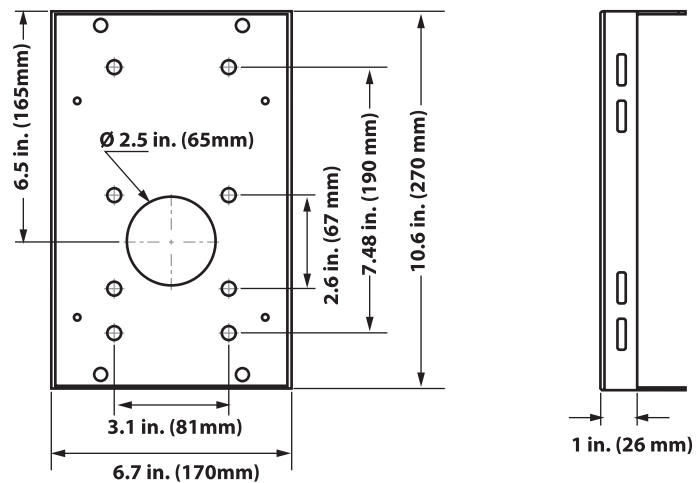

8000 SERIES - 7.25" ARM POLE MOUNT KIT

OE-CALPS

DESCRIPTION

The 7.25" Arm Pole Mount Kit includes a 7.25" arm and pole bracket with straps.

INCLUDES

- OE-CA510PML** Pole Bracket with Straps
- OE-CA510W** 7.25" Wall Mount Arm

DIMENSION

OE-CA510PML

8000 SERIES - 7.25" ARM POLE MOUNT KIT

OE-CA510W