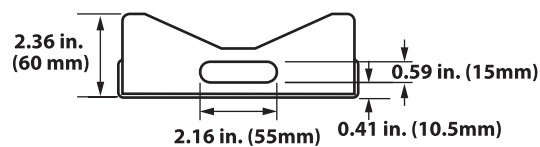

8000 SERIES - 7.25" ARM POLE MOUNT KIT

OE-CALPS

DESCRIPTION

The 7.25" Arm Pole Mount Kit includes a 7.25" arm and pole bracket with straps.

INCLUDES

- OE-CA510PML** Pole Bracket with Straps
- OE-CA510W** 7.25" Wall Mount Arm

DIMENSION

OE-CA510PML

8000 SERIES - 7.25" ARM POLE MOUNT KIT

OE-CA510W