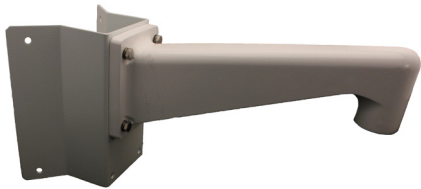

8000-SERIES 13.5" ARM CORNER MOUNT KIT

OE-CALCL

DESCRIPTION

The 13.5" Arm Corner Mount Kit includes a 13.5" arm and corner bracket.

INCLUDES

- OE-CA510C** Corner Bracket
- OE-CA510WL** 13.5" Wall Mount Arm

DIMENSION

OE-CA510C

8000-SERIES 13.5" ARM CORNER MOUNT KIT

OE-CA510WL