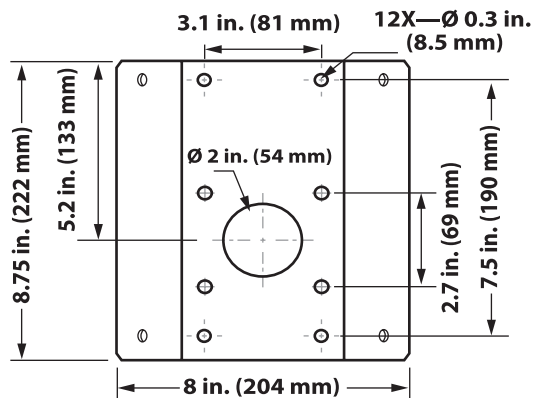

8000-SERIES 13.5" ARM CORNER MOUNT KIT

OE-CALCL

DESCRIPTION

The 13.5" Arm Corner Mount Kit includes a 13.5" arm and corner bracket.

INCLUDES

- OE-CA510C** Corner Bracket
- OE-CA510WL** 13.5" Wall Mount Arm

DIMENSION

OE-CA510C

8000-SERIES 13.5" ARM CORNER MOUNT KIT

OE-CA510WL