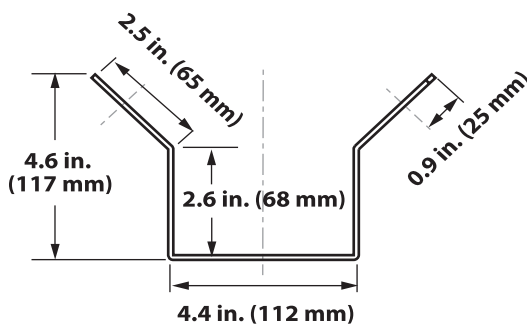

8000-SERIES 13.5" ARM CORNER MOUNT KIT

OE-CALCL

DESCRIPTION

The 13.5" Arm Corner Mount Kit includes a 13.5" arm and corner bracket.

INCLUDES

- OE-CA510C** Corner Bracket
- OE-CA510WL** 13.5" Wall Mount Arm

DIMENSION

OE-CA510C

8000-SERIES 13.5" ARM CORNER MOUNT KIT

OE-CA510WL