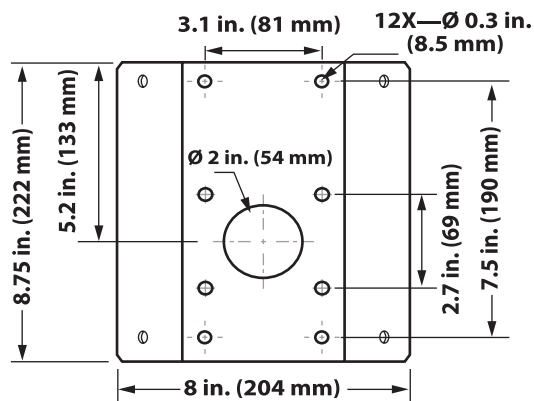

8000-SERIES 7.25" ARM CORNER MOUNT KIT

OE-CALCS

DESCRIPTION

The 7.25" Arm Corner Mount Kit includes a 7.25" arm and corner bracket.

INCLUDES

- OE-CA510C** Corner Bracket
- OE-CA510W** 7.25" Wall Mount Arm

DIMENSION DRAWING

OE-CA510C

700-SERIES - HIGH RESOLUTION OUTDOOR IP DOME

OE-CA510W