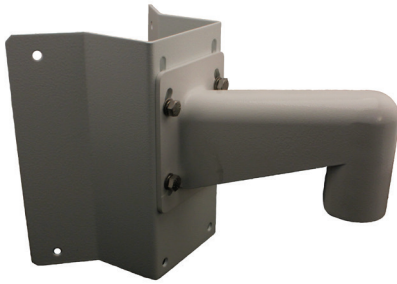

8000-SERIES 7.25" ARM CORNER MOUNT KIT

OE-CALCS

DESCRIPTION

The 7.25" Arm Corner Mount Kit includes a 7.25" arm and corner bracket.

INCLUDES

- OE-CA510C** Corner Bracket
- OE-CA510W** 7.25" Wall Mount Arm

DIMENSION DRAWING

OE-CA510C

700-SERIES - HIGH RESOLUTION OUTDOOR IP DOME

OE-CA510W