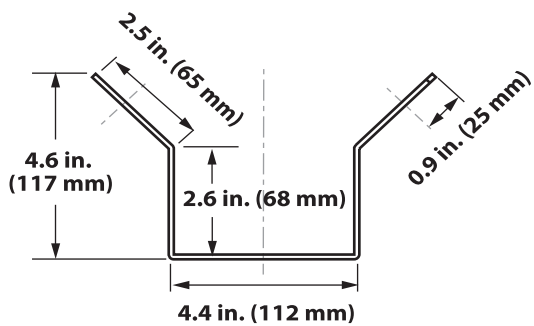

8000-SERIES 7.25" ARM CORNER MOUNT KIT

OE-CALCS

DESCRIPTION

The 7.25" Arm Corner Mount Kit includes a 7.25" arm and corner bracket.

INCLUDES

- OE-CA510C** Corner Bracket
- OE-CA510W** 7.25" Wall Mount Arm

DIMENSION DRAWING

OE-CA510C

700-SERIES - HIGH RESOLUTION OUTDOOR IP DOME

OE-CA510W