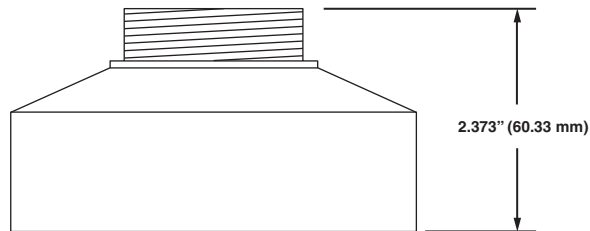

600/6000 SERIES - LOW PROFILE WALL MOUNT KIT

OE-CA6000PMW

DESCRIPTION

The OE-CA6000PMW is an indoor low profile wall mount kit.

INCLUDES

- OE-CA6000PMK** 600/6000 Series Pendant Cap
- OE-CA200WM** Low Profile Wall Mount

DIMENSIONS

OE-CA6000PMK

700-SERIES - HIGH RESOLUTION OUTDOOR IP DOME

OE-CA200WM