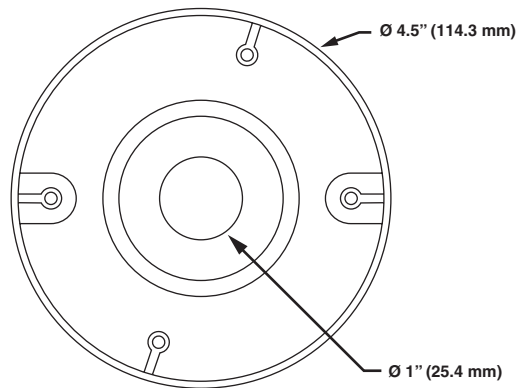

600/6000 SERIES - LOW PROFILE WALL MOUNT KIT

OE-CA6000PMW

DESCRIPTION

The OE-CA6000PMW is an indoor low profile wall mount kit.

INCLUDES

- OE-CA6000PMK** 600/6000 Series Pendant Cap
- OE-CA200WM** Low Profile Wall Mount

DIMENSIONS

OE-CA6000PMK

700-SERIES - HIGH RESOLUTION OUTDOOR IP DOME

OE-CA200WM