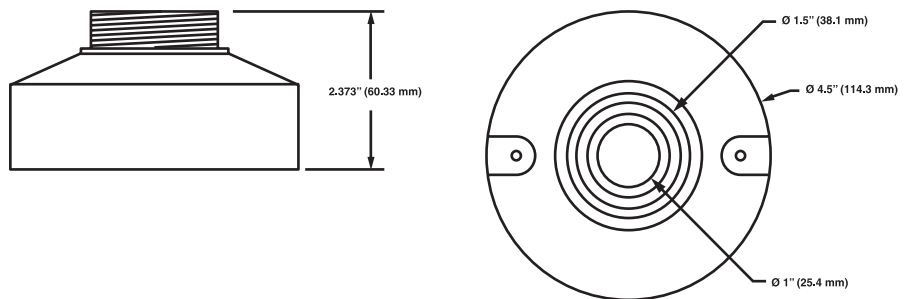

6000-SERIES GOOSENECK WALL MOUNT KIT

OE-CA6000PMG

DESCRIPTION

The indoor Gooseneck Wall Mount Kit is designed for use with the OE-C6123-W,* OE-C6413-AWR, and OE-C6614-AWR, and also mounts to the OE-C7413-AWR.

*requires OE-CA6000APM

INCLUDES

- OE-CA6000PMK** 600/6000 Series Pendant Cap
- OE-CA300W** Gooseneck Wall Mount

DIMENSION DRAWINGS

OE-CA6000PMK

OE-CA300W