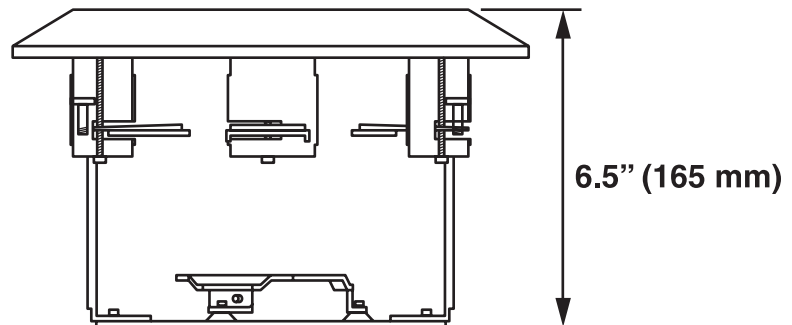

IN-CEILING FLUSH MOUNT

OE-CAMFMK

DESCRIPTION

The CA-MFMK is an in-ceiling flush mount.

COMPATIBLE WITH

- OE-C8103

DIMENSION DRAWING

Side View