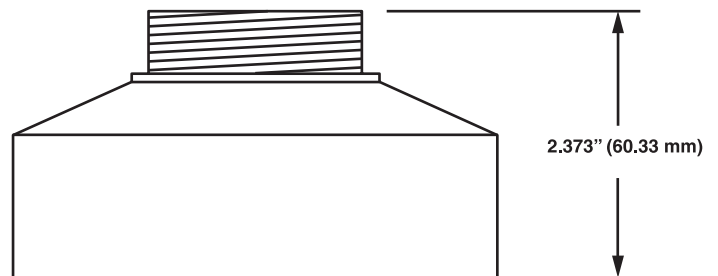

6000/7000-SERIES PENDENT MOUNT KIT

OE-CA6000PMK

DESCRIPTION

The CA-6000PMK is an indoor white pendant housing.

COMPATIBLE WITH

- OE-C6123
- OE-6614-AWR
- OE-6413-AWR
- OE-7413-AWR

DIMENSION DRAWING

Side View

Top View