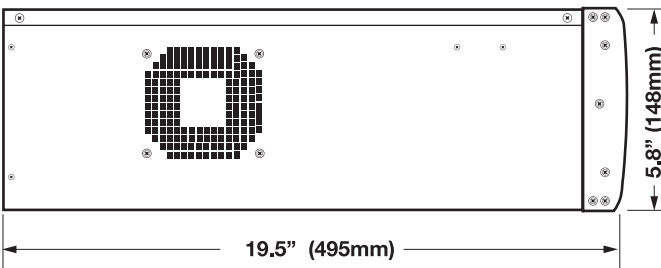

## SYSTEM IMAGES

### FRONT

17.2" (438mm)

### SIDE

19.5" (495mm)

5.8" (148mm)