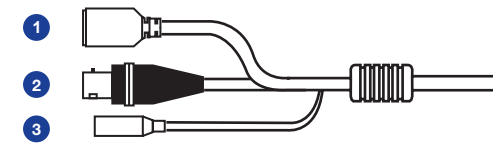

SPECIFICATIONS

CAMERA		
Part Number	OE-C7094-AWR	OE-C7098-AWR
Maximum Resolution	4MP	8MP
Lens	2.8~12mm Motorized autofocus lens	
Image Sensor	1/3" Progressive CMOS	1/2" Progressive CMOS
Video Compression	H.264, MJPEG	
Frame Rate	25 FPS @ 4MP	15 FPS @ 8MP
ONVIF	Profile S compliant	
Streaming	Dual streams	
Browser Support	Internet Explorer (6+) / Chrome / Firefox / Safari	
Day / Night	True Day/Night	
Wide Dynamic Range	True Wide Dynamic Range	
Field of View	27° (tele)~91° (wide)	31° (tele)~98° (wide)
Minimum Illumination @ 30IRE	Color: .02 lux IR: 0 lux	
White Balance	Auto / Manual	
Auto White Balance Range	2000k ~ 10000K	
Backlight Compensation	Variable	
Auto Gain Control	Yes	

ENVIRONMENTAL	
IP Rating	IP67
Operating Temperature	-31 ~ 140 °F (-35 ~ 60 °C)
UL Listed Product	Yes

POWER	
Power Consumption	Max 9W
Input Voltage	PoE / 12vDC

PHYSICAL	
IR Range	Up to 40M
IR LED	Auto / LED on / LED off / Smart IR / Light Sensor
Analog Video Out	1.0 Vp-p / 75 Ω, BNC
Audio In	1 Channel
Alarm In/Out	4 Line Connection
microSD Card Slot	128GB
Camera Weight	1.7lb (0.75kg)
Dimensions	9.6" x 3.8" x 2.9" (244mm x 96mm x 74mm)
Housing	Metal housing
Country of Origin	China

CONNECTIONS