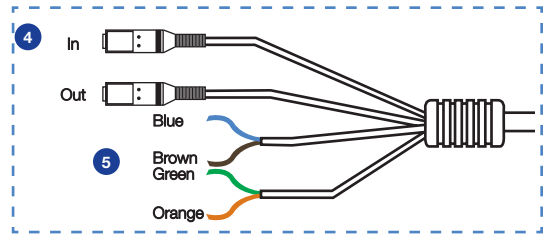

SPECIFICATIONS

CAMERA		
Part Number	OE-C7094-AWR	OE-C7098-AWR
Maximum Resolution	4MP	8MP
Lens	2.8~12mm Motorized autofocus lens	
Image Sensor	1/3" Progressive CMOS	1/2" Progressive CMOS
Video Compression	H.264, MJPEG	
Frame Rate	25 FPS @ 4MP	15 FPS @ 8MP
ONVIF	Profile S compliant	
Streaming	Dual streams	
Browser Support	Internet Explorer (6+) / Chrome / Firefox / Safari	
Day / Night	True Day/Night	
Wide Dynamic Range	True Wide Dynamic Range	
Field of View	27° (tele)~91° (wide)	31° (tele)~98° (wide)
Minimum Illumination @ 30IRE	Color: .02 lux IR: 0 lux	
White Balance	Auto / Manual	
Auto White Balance Range	2000k ~ 10000K	
Backlight Compensation	Variable	
Auto Gain Control	Yes	

ENVIRONMENTAL	
IP Rating	IP67
Operating Temperature	-31 ~ 140 °F (-35 ~ 60 °C)
UL Listed Product	Yes

POWER	
Power Consumption	Max 9W
Input Voltage	PoE / 12vDC

PHYSICAL	
IR Range	Up to 40M
IR LED	Auto / LED on / LED off / Smart IR / Light Sensor
Analog Video Out	1.0 Vp-p / 75 Ω, BNC
Audio In	1 Channel
Alarm In/Out	4 Line Connection
microSD Card Slot	128GB
Camera Weight	1.7lb (0.75kg)
Dimensions	9.6" x 3.8" x 2.9" (244mm x 96mm x 74mm)
Housing	Metal housing
Country of Origin	China

CONNECTIONS