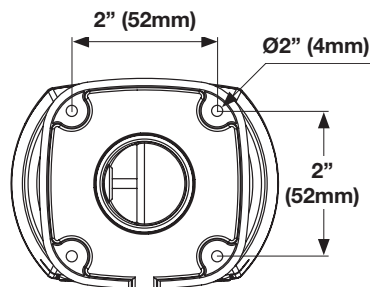

ENVIRONMENTAL	
IP Rating	IP67
Operating Temperature	-31 ~ 140 °F (-35 ~ 60 °C)
UL Listed Product	Yes

POWER	
Power Consumption	Max 9W
Input Voltage	PoE / 12vDC

PHYSICAL	
IR Range	Up to 40M
IR LED	Auto / LED on / LED off / Smart IR / Light Sensor
Analog Video Out	1.0 Vp-p / 75 Ω, BNC
Audio In	1 Channel
Alarm In/Out	4 Line Connection
microSD Card Slot	128GB
Camera Weight	1.7lb (0.75kg)
Dimensions	9.6" x 3.8" x 2.9" (244mm x 96mm x 74mm)
Housing	Metal housing
Country of Origin	China

SIDE VIEW

BASE VIEW

ACCESSORIES

OE-C7094-AWR
OE-C7098-AWR

OE-CA70JB
(Electrical Junction Box)

OE-CA70PLM
(Pole Mount Adapter)