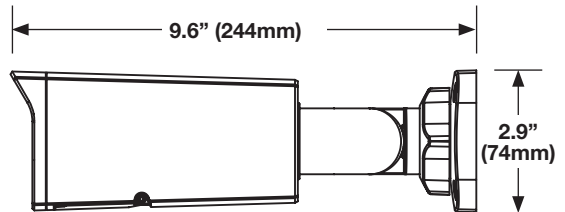

SPECIFICATIONS

CAMERA		
Part Number	OE-C7094-AWR	OE-C7098-AWR
Maximum Resolution	4MP	8MP
Lens	2.8~12mm Motorized autofocus lens	
Image Sensor	1/3" Progressive CMOS	1/2" Progressive CMOS
Video Compression	H.264, MJPEG	
Frame Rate	25 FPS @ 4MP	15 FPS @ 8MP
ONVIF	Profile S compliant	
Streaming	Dual streams	
Browser Support	Internet Explorer (6+) / Chrome / Firefox / Safari	
Day / Night	True Day/Night	
Wide Dynamic Range	True Wide Dynamic Range	
Field of View	27° (tele)~91° (wide)	31° (tele)~98° (wide)
Minimum Illumination @ 30IRE	Color: .02 lux IR: 0 lux	
White Balance	Auto / Manual	
Auto White Balance Range	2000k ~ 10000K	
Backlight Compensation	Variable	
Auto Gain Control	Yes	

ENVIRONMENTAL	
IP Rating	IP67
Operating Temperature	-31 ~ 140 °F (-35 ~ 60 °C)
UL Listed Product	Yes

POWER	
Power Consumption	Max 9W
Input Voltage	PoE / 12vDC

PHYSICAL	
IR Range	Up to 40M
IR LED	Auto / LED on / LED off / Smart IR / Light Sensor
Analog Video Out	1.0 Vp-p / 75 Ω, BNC
Audio In	1 Channel
Alarm In/Out	4 Line Connection
microSD Card Slot	128GB
Camera Weight	1.7lb (0.75kg)
Dimensions	9.6" x 3.8" x 2.9" (244mm x 96mm x 74mm)
Housing	Metal housing
Country of Origin	China

CONNECTIONS

1	RJ-45	For network and PoE connections	
2	BNC	For analog video output	
3	Power (12vDC)	Power connection	
4	Audio In/Out	Audio Out is reserved.	
5	Alarm I/O	Blue	Ground
		Brown	Alarm Input
		Green	Alarm Out -
		Orange	Alarm Out +

SIDE VIEW

BASE VIEW