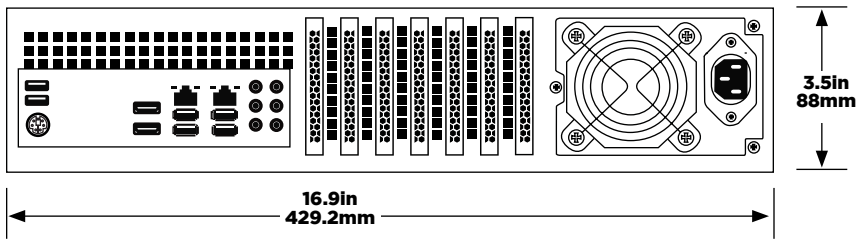

*64 channel with i7 processor upgrade

DIMENSIONS

MODELS

OE-MMXxxR

xx = TB storage configuration 16, 24, 32, 40 (12, 18, 24, 30 usable)

R = Raid configuration

OE-MMXxx

xx = TB storage configuration 4, 6, 8, 12, 16, 18, 24, 32, 40