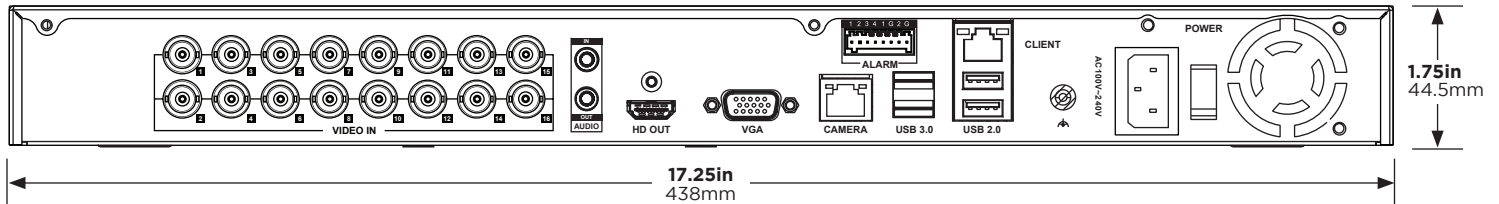

TECHNICAL SPECIFICATIONS

	OE-MAX08	OE-MAX16
RECORDING		
Max Total Channels	24 (Analog + IP)	
Built-In Analog Inputs	8	16
Maximum IP Recording Resolution	4K (8MP)	
Maximum Analog Recording Resolution	HD-TVI (2MP) / AHD (2MP) / CVBS (960h)	
Max Recording Rate	100Mbps	
Image Compression	H264+	
Audio Support	IP Camera Audio (dependent on camera)	
CONNECTIONS		
Video Outputs	1 x HDMI® / 1 x VGA (maximum one monitor support)	
Maximum Display Resolution	4K (HDMI®) / 1080P (VGA)	
Network Port 1	Dedicated Intel®GbE for Client Network	
Network Port 2	Dedicated Intel®GbE for Camera Network	
Alarm Sensor Inputs	4 x Form A contacts	
Digital Relay Outputs	2 x Form A contacts	
USB Ports	Front: 2 x USB 2.0 Rear: 2 x USB 2.0 / 2 x USB 3.0	
SOFTWARE		
Operating System	Linux	
Video Signal Loss Detection	Yes	
Motion Detection	Server Side (Adjustable Sensitivity, Custom Grid)	
Remote Operation	Command Station (desktop VMS client) / Thin (web) Client / Mobile Apps	
User Management	Local or web based user permissions and account management	
Recording Mode	Continuous / Motion / Continuous + Motion	
Playback Search	Multi-channel playback / Calendar / Timeline / Thumbnail	
Clip Backup	Cloud / USB	
Digital Signature Support	Yes	
Web Connect	Yes	
GENERAL		
Keyboard and Mouse	Included	
Internal Power Supply	290W (100V-240V Auto Switching) / 989.52BTU/hr	
Max Power Consumption	195W / 665.37BTU/hr	
Operating Temperature	Max Temperature: 104°F (40 °C)	
Recorder		
OS Drive Configuration	Dedicated Solid State Drive	
Max Storage Configuration	20TB	
Processor	Intel® Celeron	
Dimensions	W: 17.25 x H: 1.75 x D: 13.5in (438 x 44 x 343mm)	
Unit Weight	20lbs (9.07kg)	
Rack Mount	Installation Kit included	
Regulatory	UL	
Warranty	3 Years, 1 year advanced replacement	
Country of Origin	China	

DIMENSIONS

OE-MAX08

OE-MAX16

MODELS

OE-MAX08xx

OE-MAX16xx

xx = TB storage configuration

SOFTWARE AND OWS PART NUMBERS