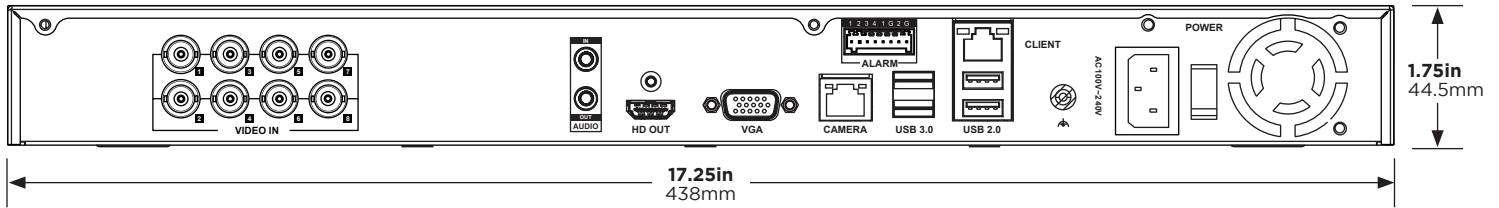

TECHNICAL SPECIFICATIONS

	OE-MAX08	OE-MAX16
RECORDING		
Max Total Channels	24 (Analog + IP)	
Built-In Analog Inputs	8	16
Maximum IP Recording Resolution	4K (8MP)	
Maximum Analog Recording Resolution	HD-TVI (2MP) / AHD (2MP) / CVBS (960h)	
Max Recording Rate	100Mbps	
Image Compression	H264+	
Audio Support	IP Camera Audio (dependent on camera)	
CONNECTIONS		
Video Outputs	1 x HDMI® / 1 x VGA (maximum one monitor support)	
Maximum Display Resolution	4K (HDMI®) / 1080P (VGA)	
Network Port 1	Dedicated Intel®GbE for Client Network	
Network Port 2	Dedicated Intel®GbE for Camera Network	
Alarm Sensor Inputs	4 x Form A contacts	
Digital Relay Outputs	2 x Form A contacts	
USB Ports	Front: 2 x USB 2.0 Rear: 2 x USB 2.0 / 2 x USB 3.0	
SOFTWARE		
Operating System	Linux	
Video Signal Loss Detection	Yes	
Motion Detection	Server Side (Adjustable Sensitivity, Custom Grid)	
Remote Operation	Command Station (desktop VMS client) / Thin (web) Client / Mobile Apps	
User Management	Local or web based user permissions and account management	
Recording Mode	Continuous / Motion / Continuous + Motion	
Playback Search	Multi-channel playback / Calendar / Timeline / Thumbnail	
Clip Backup	Cloud / USB	
Digital Signature Support	Yes	
Web Connect	Yes	
GENERAL		
Keyboard and Mouse	Included	
Internal Power Supply	290W (100V-240V Auto Switching) / 989.52BTU/hr	
Max Power Consumption	195W / 665.37BTU/hr	
Operating Temperature	Max Temperature: 104°F (40 °C)	
Recorder		
OS Drive Configuration	Dedicated Solid State Drive	
Max Storage Configuration	20TB	
Processor	Intel® Celeron	
Dimensions	W: 17.25 x H: 1.75 x D: 13.5in (438 x 44 x 343mm)	
Unit Weight	20lbs (9.07kg)	
Rack Mount	Installation Kit included	
Regulatory	UL	
Warranty	3 Years, 1 year advanced replacement	
Country of Origin	China	

DIMENSIONS

OE-MAX08

OE-MAX16

MODELS

OE-MAX08xx

OE-MAX16xx

xx = TB storage configuration

SOFTWARE AND OWS PART NUMBERS