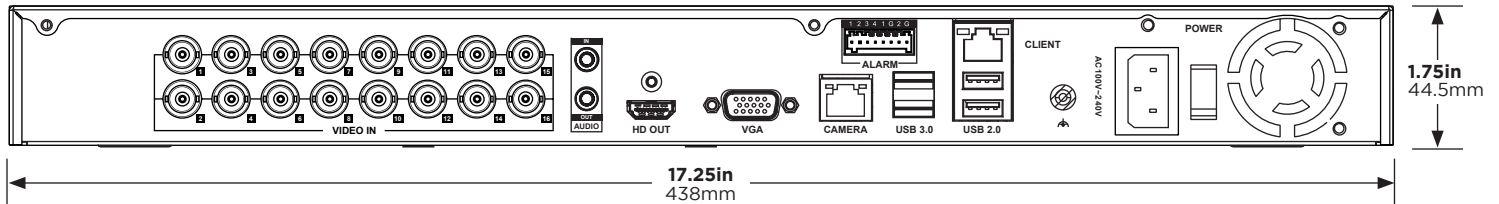

TECHNICAL SPECIFICATIONS

	OE-MAX08	OE-MAX16
RECORDING		
Max Total Channels	24 (Analog + IP)	
Built-In Analog Channels	8	16
Maximum IP Recording Resolution	4K (8MP)	
Maximum Analog Recording Resolution	HD-TVI (2MP) / AHD (2MP) / CVBS (960h)	
Max Recording Rate	100Mbps	
Image Compression	H264+	
Audio Support	IP Camera Audio (dependent on camera)	
CONNECTIONS		
Video Outputs	1 x HDMI® / 1 x VGA (maximum one monitor support)	
Maximum Display Resolution	4K (HDMI®) / 1080P (VGA)	
Network Port 1	Dedicated Intel®GbE for Client Network	
Network Port 2	Dedicated Intel®GbE for Camera Network	
Alarm Sensor Inputs	4 x Form A contacts	
Digital Relay Outputs	2 x Form A contacts	
USB Ports	Front: 2 x USB 2.0 Rear: 2 x USB 2.0 / 2 x USB 3.0	
SOFTWARE		
Operating System	Linux	
Video Signal Loss Detection	Yes	
Motion Detection	Server Side (Adjustable Sensitivity, Custom Grid)	
Remote Operation	Command Station (desktop VMS client) / Thin (web) Client / Mobile Apps	
User Management	Local or web based user permissions and account management	
Recording Mode	Continuous / Motion / Continuous + Motion	
Playback Search	Multi-channel playback / Calendar / Timeline / Thumbnail	
Clip Backup	Cloud / USB	
Digital Signature Support	Yes	
Web Connect	Yes	
GENERAL		
Keyboard and Mouse	Included	
Internal Power Supply	290W (100V-240V Auto Switching)	
Max Power Consumption	195W	
Operating Temperature	Max Temperature: 104°F (40 °C)	
Recorder		
OS Drive Configuration	Dedicated Solid State Drive	
Max Storage Configuration	20TB	
Processor	Intel® Celeron	
Dimensions	W: 17.25 x H: 1.75 x D: 13.5in (438 x 44 x 343mm)	
Unit Weight	20lbs (9.07kg)	
Rack Mount	Installation Kit included	
Regulatory	UL	
Warranty	3 Years, 1 year advanced replacement	

DIMENSIONS

OE-MAX08

OE-MAX16

MODELS

OE-MAX08xx

OE-MAX16xx

xx = TB storage configuration

SOFTWARE AND OWS PART NUMBERS