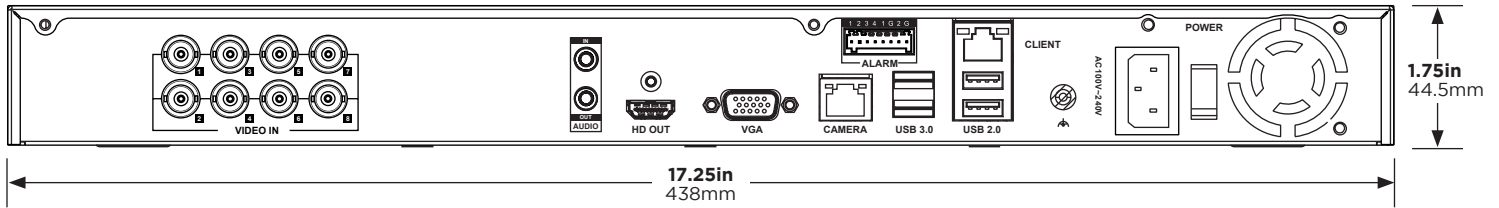

TECHNICAL SPECIFICATIONS

	OE-MAX08	OE-MAX16
RECORDING		
Max Total Channels	24 (Analog + IP)	
Built-In Analog Channels	8	16
Maximum IP Recording Resolution	4K (8MP)	
Maximum Analog Recording Resolution	HD-TVI (2MP) / AHD (2MP) / CVBS (960h)	
Max Recording Rate	100Mbps	
Image Compression	H264+	
Audio Support	IP Camera Audio (dependent on camera)	
CONNECTIONS		
Video Outputs	1 x HDMI® / 1 x VGA (maximum one monitor support)	
Maximum Display Resolution	4K (HDMI®) / 1080P (VGA)	
Network Port 1	Dedicated Intel®GbE for Client Network	
Network Port 2	Dedicated Intel®GbE for Camera Network	
Alarm Sensor Inputs	4 x Form A contacts	
Digital Relay Outputs	2 x Form A contacts	
USB Ports	Front: 2 x USB 2.0 Rear: 2 x USB 2.0 / 2 x USB 3.0	
SOFTWARE		
Operating System	Linux	
Video Signal Loss Detection	Yes	
Motion Detection	Server Side (Adjustable Sensitivity, Custom Grid)	
Remote Operation	Command Station (desktop VMS client) / Thin (web) Client / Mobile Apps	
User Management	Local or web based user permissions and account management	
Recording Mode	Continuous / Motion / Continuous + Motion	
Playback Search	Multi-channel playback / Calendar / Timeline / Thumbnail	
Clip Backup	Cloud / USB	
Digital Signature Support	Yes	
Web Connect	Yes	
GENERAL		
Keyboard and Mouse	Included	
Internal Power Supply	290W (100V-240V Auto Switching)	
Max Power Consumption	195W	
Operating Temperature	Max Temperature: 104°F (40 °C)	
Recorder		
OS Drive Configuration	Dedicated Solid State Drive	
Max Storage Configuration	20TB	
Processor	Intel® Celeron	
Dimensions	W: 17.25 x H: 1.75 x D: 13.5in (438 x 44 x 343mm)	
Unit Weight	20lbs (9.07kg)	
Rack Mount	Installation Kit included	
Regulatory	UL	
Warranty	3 Years, 1 year advanced replacement	

DIMENSIONS

OE-MAX08

OE-MAX16

MODELS

OE-MAX08xx

OE-MAX16xx

xx = TB storage configuration

SOFTWARE AND OWS PART NUMBERS