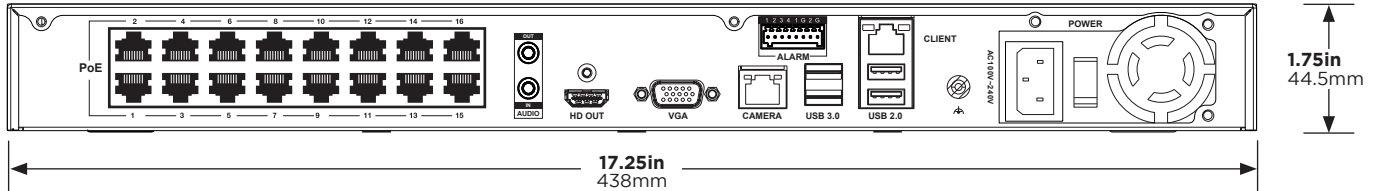

OE-MEX16

MODELS

OE-MEX08xx

8 channel PoE recorder

OE-MEX16xx

16 channel PoE recorder

xx = TB storage configuration

SOFTWARE AND OWS PART NUMBERS

OE-ASE1 - Apex Embark 1 Ch Rec License

OE-ASE1-EXP - Apex Embark 1 Ch Rec License

OE-AST1 - Apex Traverse 1 Ch Rec License

OE-AST1-EXP - Apex Traverse 1 Ch Exp License

OE-OWS1Y - Apex 1 Year 1Ch Access License

OE-OWS4Y - Apex 4 Year 1Ch Access License