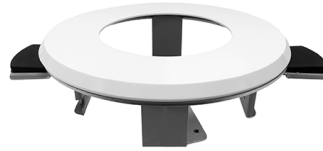

700-SERIES 4MP WDR IP DOME CAMERA

OE-C7564-AWR

DESCRIPTION

The OE-C7564-AWR is a high power, rugged outdoor IP Dome camera. This camera comes equipped with a 4MP 3 ~ 9mm motorized, autofocus lens, using P-Iris to increase clarity and depth of field. It also features True WDR and True Day/Night for improved low light performance, and adaptive IR technology to prevent overexposure of objects close to the camera. The Smart Compression option reduces storage requirements by up to 70% while maintaining high resolution video allowing you to meet video retention and resolution requirements for less. This camera is functional down to -58° F using the onboard heater which can be fully powered over class 3 PoE making it the perfect camera for extreme low weather installations. The OE-C7564-AWR has an IK10 vandal rating and includes 3/4 in. threaded conduit connections on its side and base.

DIMENSIONS

FRONT VIEW

TOP VIEW

ACCESSORIES

OE-C7564-AWR

OE-CA75WM
(Wall Mount)

OE-CA75FM
(Indoor Ceiling Flush Mount)

OE-CA75PM
(Pendant Mount)

see next page

Kit: OE-CA97CMS
(Short Arm Corner
Mount Kit)

Kit: OE-CA97CML
(Long Arm Corner
Mount Kit)

Kit: OE-CA97PLMS
(Short Arm Pole
Mount Kit)

Kit: OE-CA97PLML
(Long Arm Pole
Mount Kit)

Kit: OE-CA97WMS
(Short Arm Pendant
Mount Kit)