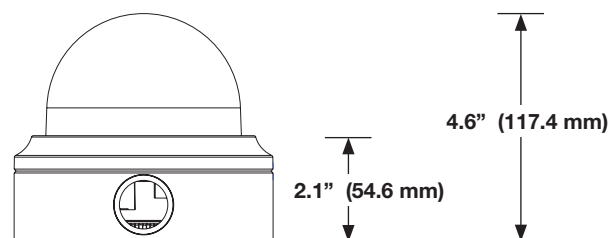

DIMENSIONS

FRONT VIEW