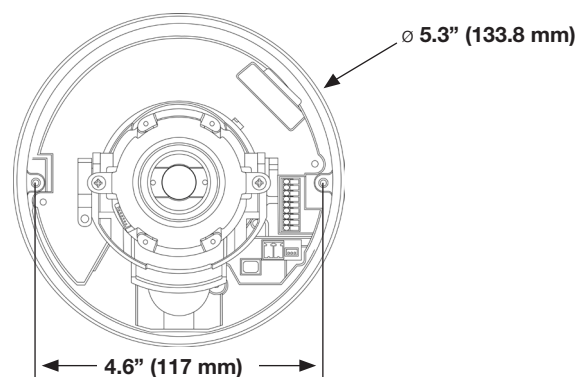

POWER	
Power Consumption	Max 13W
Input Voltage	12VDC / 24VAC / PoE
PoE Class	3

PHYSICAL	
IR Range	Up to 40m
microSD Card Slot	Up to 64GB
IR LED	Auto / LED on / LED off / Smart IR / Light Sensor
Analog Output	1.0 Vp-p / 75 Ω, BNC
Audio In / Out	Stereo phone jack, ø 3.5mm
Alarm In / Out	4-pin terminal block
Camera Weight	1.69lb (770g)
Dimensions	ø 5.2 x 4.6in (133.8 x 117.4mm)
Housing / Dome Cover	Plastic / metal housing
Country of Origin	Taiwan

DIMENSIONS

FRONT VIEW

TOP VIEW

ACCESSORIES

OE-C7564-AWR

OE-CA75WM
(Wall Mount)

OE-CA75FM
(Indoor Ceiling Flush Mount)

OE-CA75PM
(Pendant Mount)