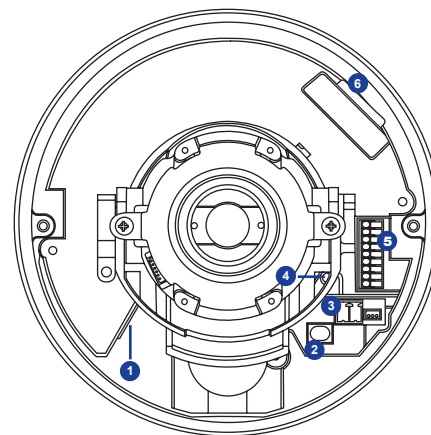

SPECIFICATIONS

CAMERA	
Part Number	OE-C7564-AWR
Maximum Resolution	4MP
Image Sensor	1/3" Progressive CMOS
Video Compression	H.264 / MJPEG
Frame Rate	25 / 30FPS @ 4MP H.264
ONVIF	Profile S compliant
Streaming	Up to 3 simultaneous streams
Lens	3~9mm Motorized
Field of View	109° (Wide), 33° (Tele)
Browser Support	Internet Explorer (6.0+) / Chrome / Firefox / Safari
Day / Night	True Day / Night
Wide Dynamic Range	Shutter WDR on / off @ 3.6MP
Minimum Illumination @ 30IRE	Color: 0.1 Lux B&W: 0.01 Lux
White Balance	Auto / Manual / ATW / One Push
Auto White Balance Range	2700~7800K
Backlight Compensation	2500~10000K
Auto Gain Control	Yes

ENVIRONMENTAL	
IP Rating	IP66
Operating Temperature	w/o heater: -22 ~ 122 °F (-30 ~ 50 °C) w/ heater: -58 ~ 122 °F (-50 ~ 50 °C)
Heater (Cold Start)	w/o heater: 14 ~ 122 °F (-10 ~ 50 °C) w/ heater: -40 ~ 122 °F (-40 ~ 50 °C)
Heater Operational Threshold	0 °C on, 2 °C off
UL Listed Product	Yes

POWER	
Power Consumption	Max 13W
Input Voltage	12VDC / 24VAC / PoE
PoE Class	3

PHYSICAL	
IR Range	Up to 40m
microSD Card Slot	Up to 64GB
IR LED	Auto / LED on / LED off / Smart IR / Light Sensor
Analog Output	1.0 Vp-p / 75 Ω, BNC
Audio In / Out	Stereo phone jack, ø 3.5mm
Alarm In / Out	4-pin terminal block
Camera Weight	1.69lb (770g)
Dimensions	ø 5.2 x 4.6in (133.8 x 117.4mm)
Housing / Dome Cover	Plastic / metal housing
Country of Origin	Taiwan

CONNECTIONS