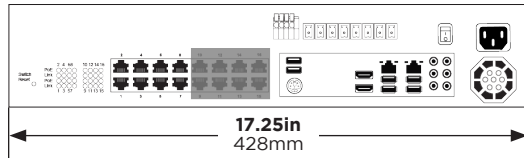

DIMENSIONS

ML

MG

MODELS

OE-MLX08xx

8 channel PoE recorder

OE-MLX16xx

16 channel PoE recorder

OE-MGXxx

4 / 8 / 16 / 24 / 32 channel non-PoE recorder

xx = TB storage configuration

SOFTWARE AND OWS PART NUMBERS

OE-AST1 - Apex Traverse 1 Ch Rec License

OE-ASP1 - Apex Prof 1 Ch Rec License

OE-AST1-EXP - Apex Traverse 1 Ch Exp License

OE-ASP1-EXP - Apex Prof 1 Ch Exp License

OE-OWS1Y - Apex 1 Year 1Ch Access License

OE-OWS4Y - Apex 4 Year OWS 1CH Access License