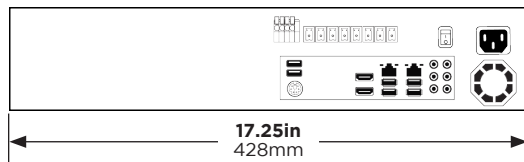

MG

MODELS

OE-MLX08xx

8 channel PoE recorder

OE-MLX16xx

16 channel PoE recorder

OE-MGXxx

4 / 8 / 16 / 24 / 32 channel non-PoE recorder

xx = TB storage configuration

SOFTWARE AND OWS PART NUMBERS

OE-AST1 - Apex Traverse 1 Ch Rec License

OE-ASP1 - Apex Prof 1 Ch Rec License

OE-AST1-EXP - Apex Traverse 1 Ch Exp License

OE-ASP1-EXP - Apex Prof 1 Ch Exp License

OE-OWS1Y - Apex 1 Year 1Ch Access License

OE-OWS4Y - Apex 4 Year OWS 1CH Access License