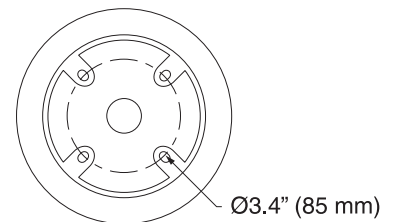

CEILING MOUNT POLE

CA-PP

DESCRIPTION

The CA-PP is a ceiling mount pole for P-body cameras. It is compatible with CM-P307 and CM-P317 cameras.

FEATURES

- » Compatible with P-body cameras
- » Available in white

DIMENSION DRAWING

Side View

Top View

Bottom View