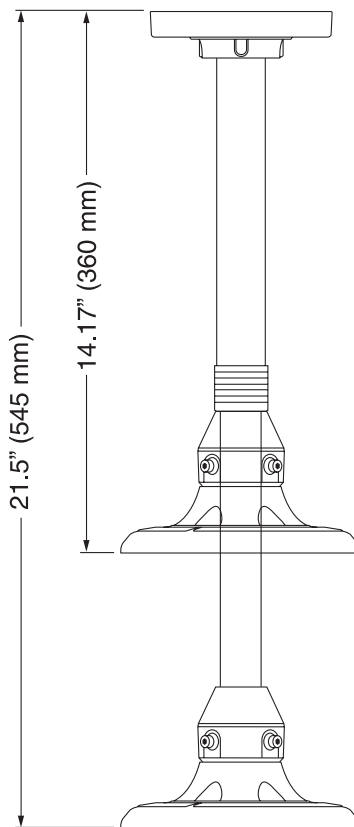

CEILING MOUNT POLE

CA-PP

DESCRIPTION

The CA-PP is a ceiling mount pole for P-body cameras. It is compatible with CM-P307 and CM-P317 cameras.

FEATURES

- » Compatible with P-body cameras
- » Available in white

DIMENSION DRAWING

Side View

Top View

Bottom View