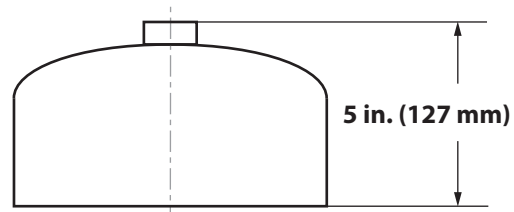

730-SERIES PENDANT HOUSING

CA-730PH

DESCRIPTION

The CA-730PH is a pendant mount cap for all 700-Series cameras. With a rubber gasket to protect the camera in an outdoor or extreme indoor installation, the color matched CA-730PMK easily attaches to any CA-510 accessory.

Side View

Top View