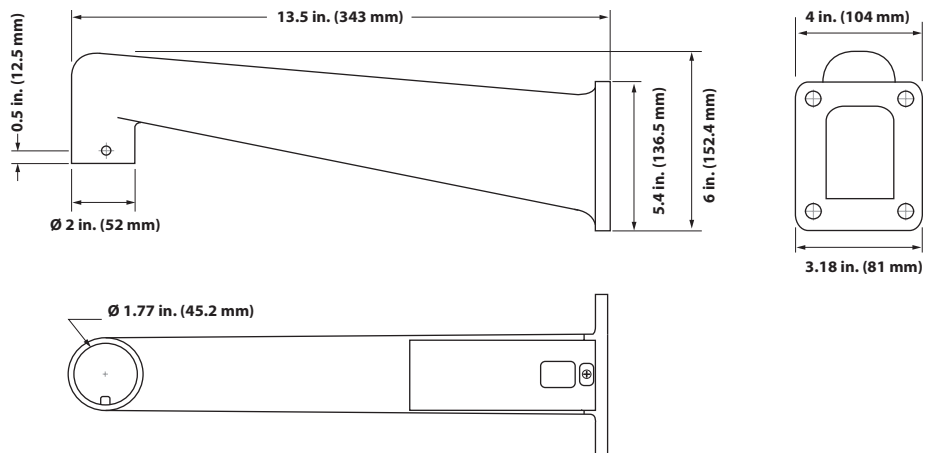

510/511-SERIES WALL MOUNT BRACKET (LONG)

CA-510WL

DESCRIPTION

The CA-510WL is a wall mount for the 510-Series camera. Connect the 510-Series camera directly to the CA-510W and mount to any vertical surface.

FEATURES

- » Compatible with all 510-Series Cameras
- » All Necessary Hardware is included

DIMENSION DRAWING

www.openeye.net