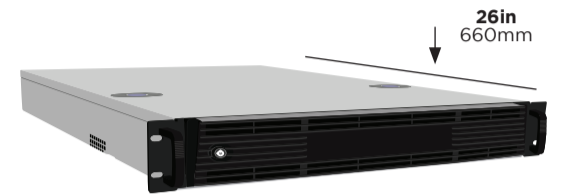

OE-MKX	OE-MHX
Power Supply	650W (100V-240V Auto Switching)	750W (100V - 240V Auto Switching)
Max Power Consumption	JBOD: Max 160W / RAID: Max 175W	JBOD: Max 245W / RAID: Max 300W
RECORDER		
Operating Temperature	Max Operating Temperature: 104 °F (40 °C)	
OS Drive Configuration	JBOD: Single SSD / RAID: RAID1: Dual SSD	
Storage Configuration	JBOD: 64 or 80TB / RAID5: up to 48TB	JBOD: 128 or 160TB / RAID5: up to 96TB
Dimensions	W: 17.2 x H: 3.5 x D: 26in (438 x 88 x 660mm)	W: 17.2 x H: 6.9 x D: 26in (438 x 176 x 660mm)
Rack Mount	Rack Mount Installation Kit Included	
Certification	ETL (Intertek)	
Warranty	3 Years, 1 year advanced replacement	

DIMENSIONS

OE-MKX