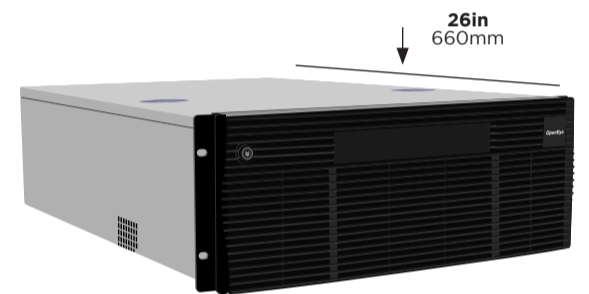

OE-MHX

MODELS

OE-MKXxx(R)

OE-MHXxx(R)

xx = TB storage configuration
R = Raid configuration