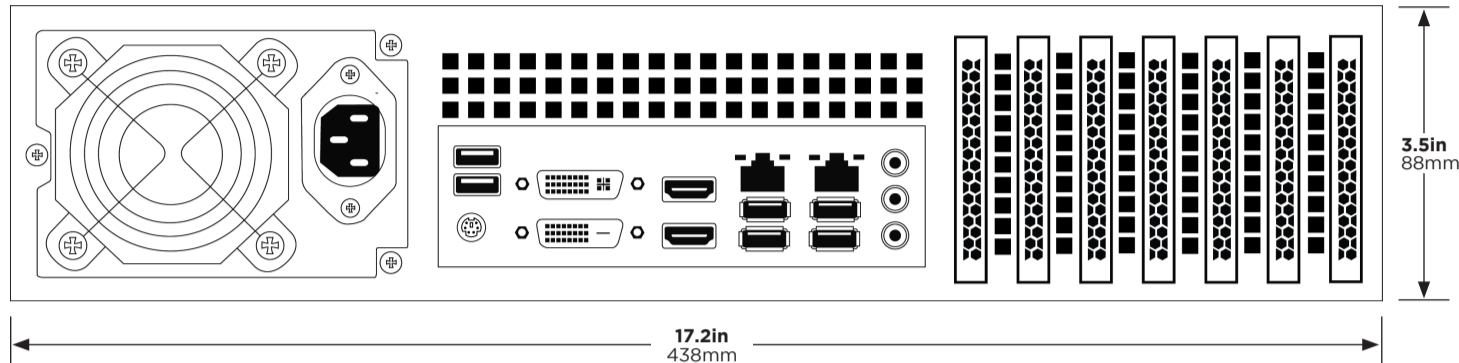

OE-MKX	OE-MHX
Power Supply	650W (100V-240V Auto Switching)	750W (100V - 240V Auto Switching)
Max Power Consumption	JBOD: Max 160W / RAID: Max 175W	JBOD: Max 245W / RAID: Max 300W
RECORDER		
Operating Temperature	Max Operating Temperature: 104 °F (40 °C)	
OS Drive Configuration	JBOD: Single SSD / RAID: RAID1: Dual SSD	
Storage Configuration	JBOD: 64 or 80TB / RAID5: up to 48TB	JBOD: 128 or 160TB / RAID5: up to 96TB
Dimensions	W: 17.2 x H: 3.5 x D: 26in (438 x 88 x 660mm)	W: 17.2 x H: 6.9 x D: 26in (438 x 176 x 660mm)
Rack Mount	Rack Mount Installation Kit Included	
Certification	ETL (Intertek)	
Warranty	3 Years, 1 year advanced replacement	

DIMENSIONS

OE-MKX