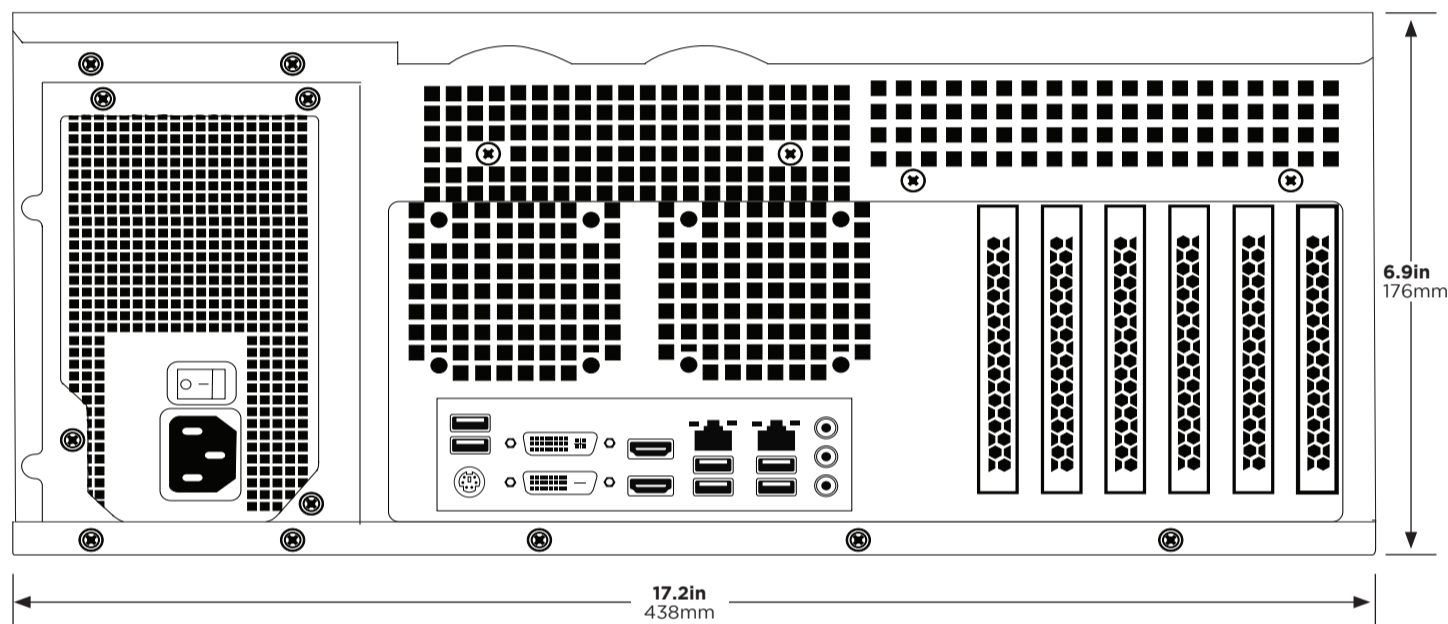

	OE-MKX	OE-MHX
RECORDING		
Max IP Channels	64	
Max IPS Per Channel	30IPS (dependent on IP camera settings)	
Recording Resolutions	Up to 4K (dependent on IP camera settings)	
Recording Rate	JBOD: up to 250 Mbps / RAID: up to 500 Mbps	
Maximum Display Resolution	1080p	
Image Compression	H.264	
CONNECTIONS		
Audio Channels	IP Audio support	
Video Outputs	1 x DVI-D / 1 x DVI-I / 2 x HDMI	
Alarm Sensor Inputs	4 x Form A contacts (optional add-on)	
Digital Relay Outputs	4 x Form A contacts (optional add-on)	
USB Ports	Front: 2 x USB 2.0 Rear: 2 x USB 2.0 / 4 x USB 3.0	
SOFTWARE		
Video Signal Loss Detection	Yes	
Maximum Client Side Live View	64	
Maximum Global Search	64	
Motion Detection	Server Side (Adjustable Sensitivity, Custom Grid)	
Remote Operation	Command Station (desktop VMS client) / Thin (web) Client / Mobile Apps	
User Management	Local or web based user permissions and account management	
Recording Mode	Continuous / Motion / Continuous + Motion	
Playback Search	Multi-channel playback (1, 4, 9, 16) / Calendar / Timeline / Thumbnail	
Clip Backup	DVD-RW / Cloud / USB	
Digital Signature Support	MP4	
Web Connect	Yes	
Operating System	Microsoft Windows 7 embedded (64-bit)	
GENERAL		
Network	Dual GbE NICs	
Keyboard and Mouse	Included	
DVD Drive	Yes	

DIMENSIONS

OE-MKX

OE-MHX

MODELS

OE-MKXxx(R)

OE-MHXxx(R)

xx = TB storage configuration
R = Raid configuration

OE-MH (no bezel)